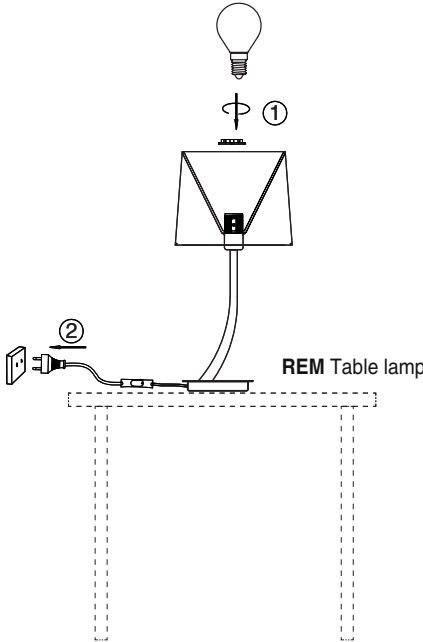

REM Floor lamp

REM Table lamp

LIGHT SOURCE
1 X E27 MAX 15W LED no incl

**Together
we take care
of the planet**

Together we take care of the planet.

This is why we reduce paper consumption. Please refer to the safety, maintenance and warranty instructions at www.faro.es. If you cannot access it, call us at +34 937 723 965 or write to export@faro.es.