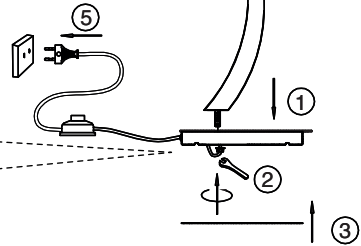

REM Floor lamp

REM Table lamp

LIGHT SOURCE
1 X E27 MAX 15W LED no incl

**Together
we take care
of the planet**

Together we take care of the planet.

This is why we reduce paper consumption. Please refer to the safety, maintenance and warranty instructions at www.faro.es. If you cannot access it, call us at +34 937 723 965 or write to export@faro.es.