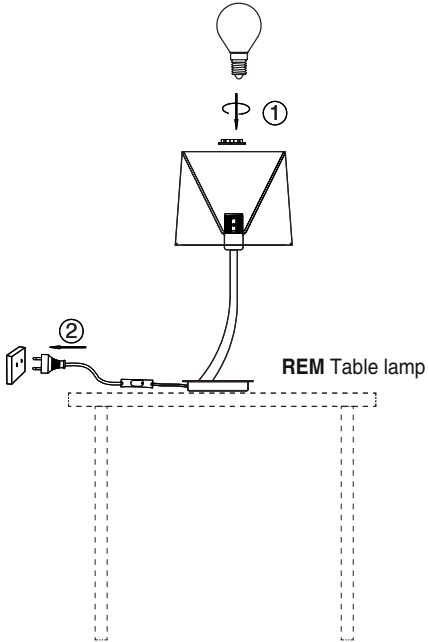

REM Floor lamp

REM Table lamp

LIGHT SOURCE
1 X E27 MAX 15W LED no incl

**Together
we take care
of the planet**

Together we take care of the planet.

This is why we reduce paper consumption. Please refer to the safety, maintenance and warranty instructions at www.faro.es. If you cannot access it, call us at +34 937 723 965 or write to export@faro.es.