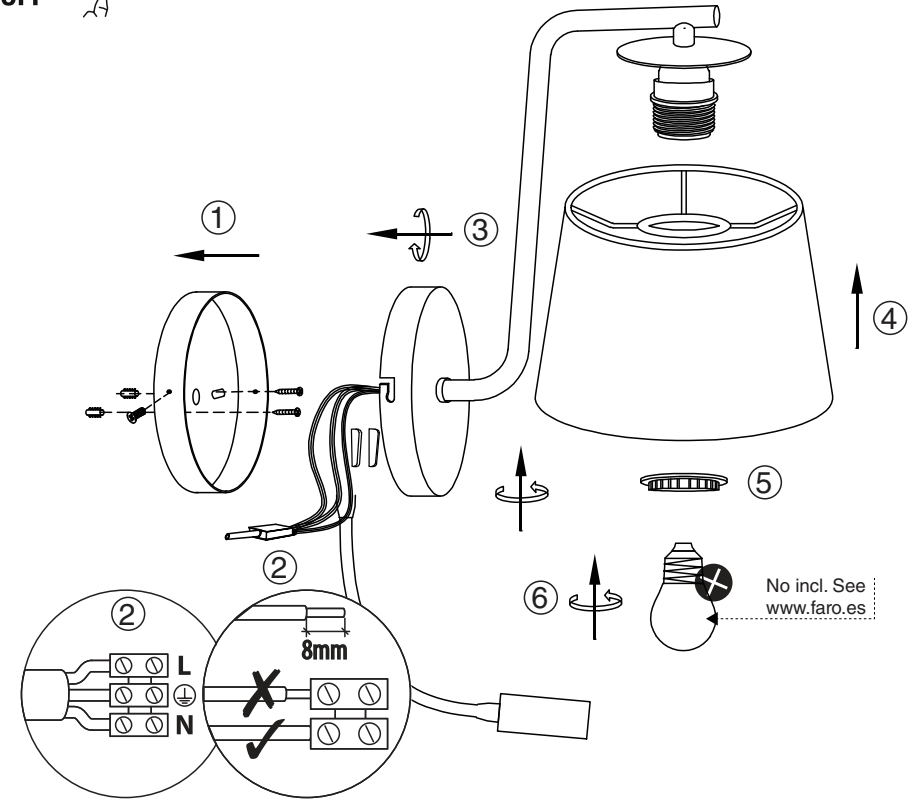

Refs. 29326, 29327, 29328

Refs. 29329, 29330, 29331

TECHNICAL FEATURES

1 X E27 MAX 15W LED no incl.

TECHNICAL FEATURES

1 X E27 MAX 15W LED no incl. + LED 3W 3000K 200LM incl

Together
we take care
of the planet