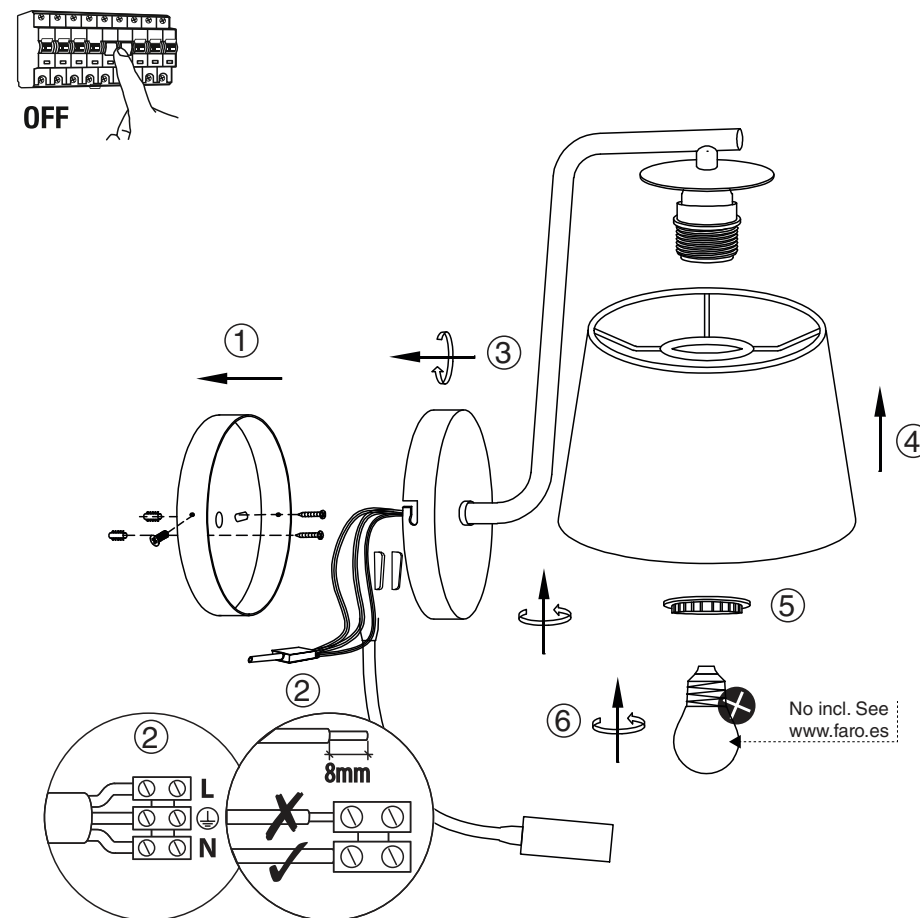

Refs. 29326, 29327, 29328

Refs. 29329, 29330, 29331

TECHNICAL FEATURES

1 X E27 MAX 15W LED no incl.

TECHNICAL FEATURES

1 X E27 MAX 15W LED no incl. + LED 3W 3000K 200LM incl

Together
we take care
of the planet