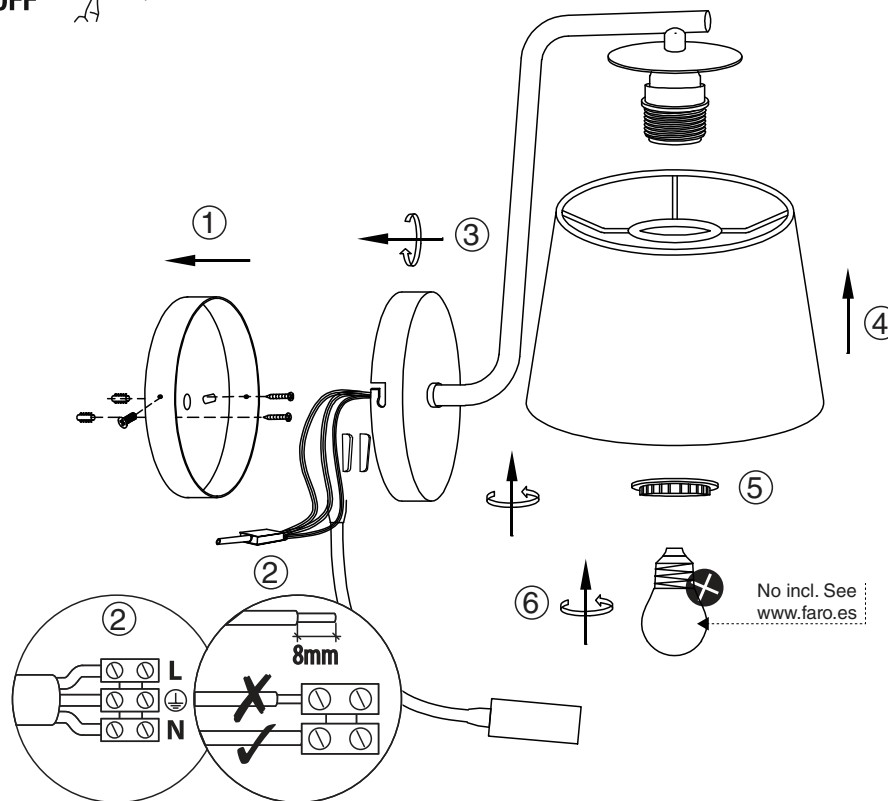

Refs. 29326, 29327, 29328

Refs. 29329, 29330, 29331

TECHNICAL FEATURES

1 X E27 MAX 15W LED no incl.

TECHNICAL FEATURES

1 X E27 MAX 15W LED no incl. + LED 3W 3000K 200LM incl

Together
we take care
of the planet