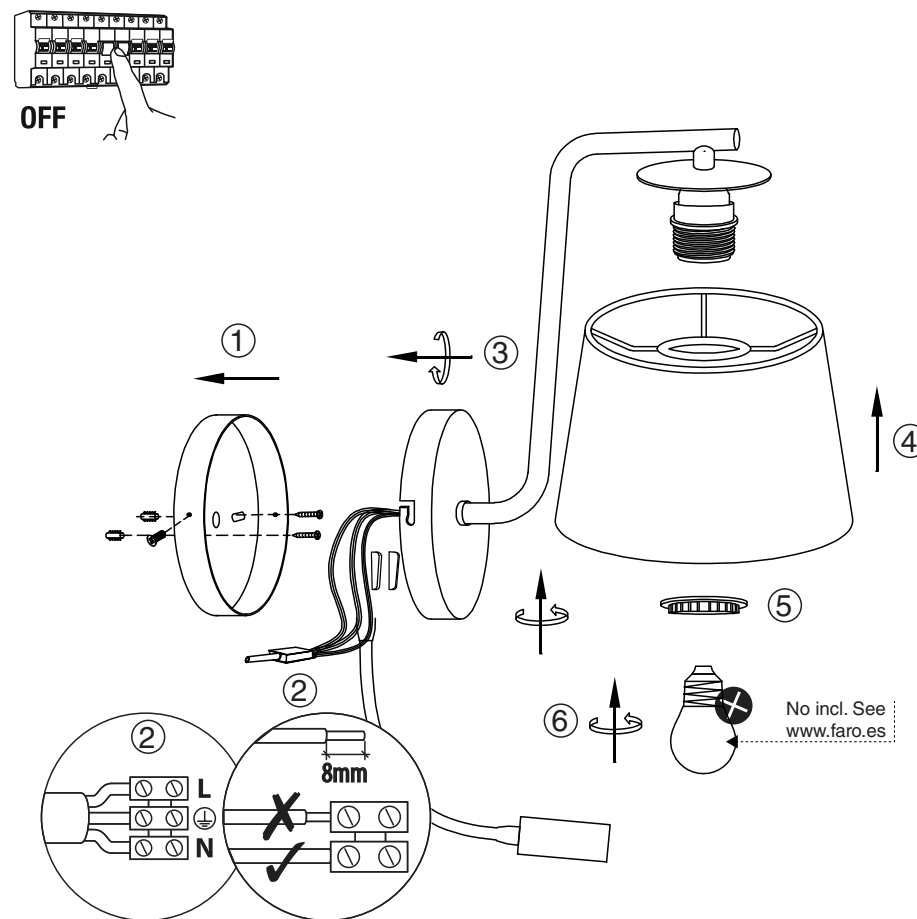

Refs. 29326, 29327, 29328

Refs. 29329, 29330, 29331

TECHNICAL FEATURES

1 X E27 MAX 15W LED no incl.

TECHNICAL FEATURES

1 X E27 MAX 15W LED no incl. + LED 3W 3000K 200LM incl

Together
we take care
of the planet