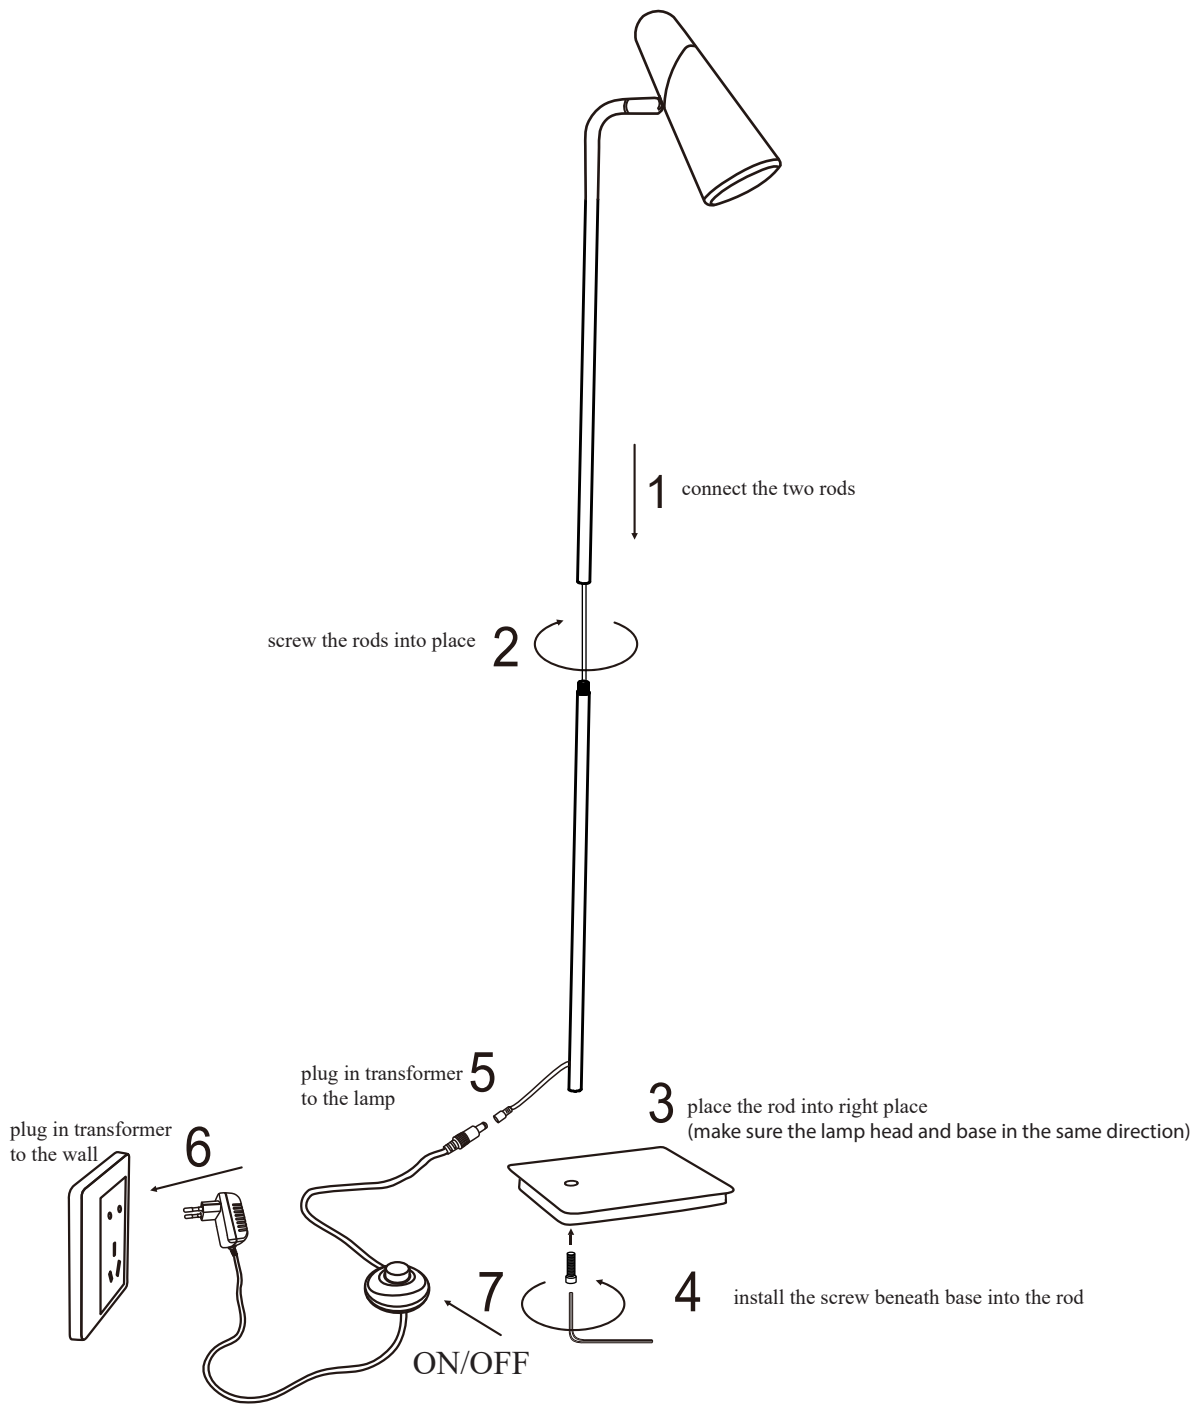

LAO

ref. 29030 black+copper
ref. 29038 white+copper
ref. 29049 black
ref. 29050 white

LIGHT SOURCE - FUENTE DE LUZ

SMD LED 3W 3000K 300Lm INCL.

TECHNICAL FEATURES - CARACTERISTICAS TÉCNICAS

100V-240V~50Hz/60Hz			2m		Tz