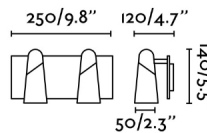

## General characteristics

Fixation	Wall, Ceiling
Type	I
IP	20
voltage	220V-240V
Hertz	50/60Hz
Upwards Vertical orientation	↻ 90
Downwards vertical orientation	↻ 90
Horizontal orientation	↻ 350
Power	9W