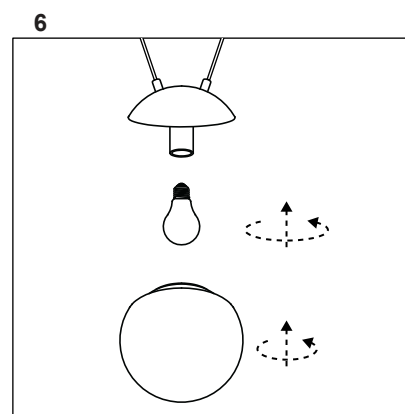

GERMAN
DESIGN
AWARD
SPECIAL
2018

Restaurant & Bar
Product Design Awards
Winner

MINE SPACE

LIGHT SOURCE - FUENTE DE LUZ

E27 MAX 15W LED no incl

TECHNICAL FEATURES - CARACTERÍSTICAS TÉCNICAS

	0,2m		IP20	100V-240V ~50Hz/60Hz
--	------	--	-------------	-------------------------