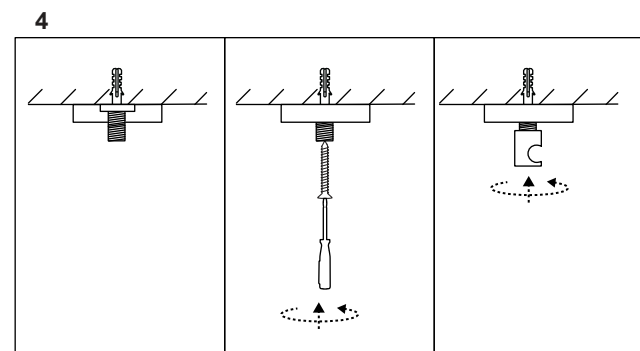

GERMAN
DESIGN
AWARD
SPECIAL
2018

Restaurant & Bar
Product Design Awards
Winner

MINE SPACE

LIGHT SOURCE - FUENTE DE LUZ

E27 MAX 15W LED no incl

TECHNICAL FEATURES - CARACTERÍSTICAS TÉCNICAS

	0,2m		IP20	100V-240V ~50Hz/60Hz
--	------	--	-------------	-------------------------