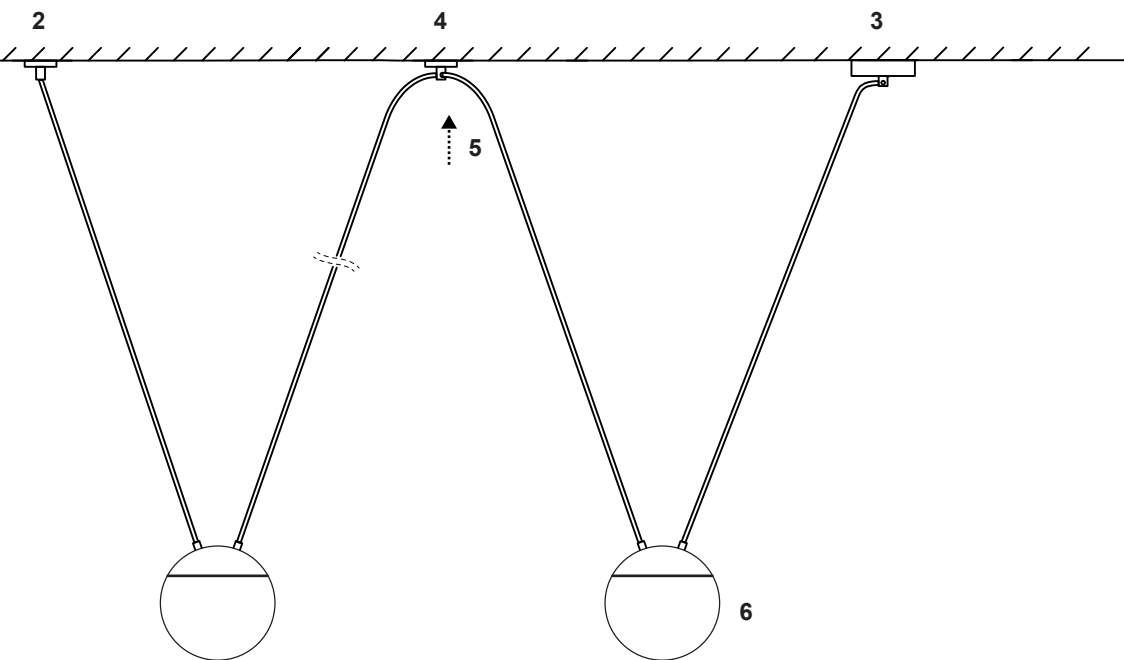

GERMAN
DESIGN
AWARD
SPECIAL
2018

Restaurant & Bar
Product Design Awards
Winner

MINE SPACE

LIGHT SOURCE - FUENTE DE LUZ

E27 MAX 15W LED no incl

TECHNICAL FEATURES - CARACTERÍSTICAS TÉCNICAS

	0,2m		IP20	100V-240V ~50Hz/60Hz
--	------	--	-------------	-------------------------