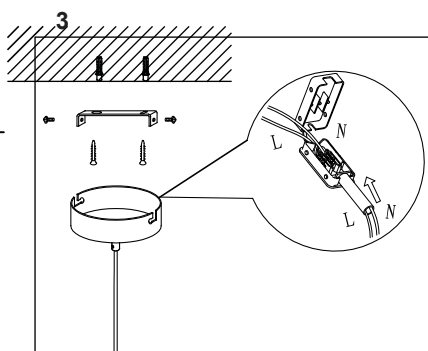

GERMAN
DESIGN
AWARD
SPECIAL
2018

Restaurant & Bar
Product Design Awards
Winner

MINE SPACE

LIGHT SOURCE - FUENTE DE LUZ

E27 MAX 15W LED no incl

TECHNICAL FEATURES - CARACTERÍSTICAS TÉCNICAS

	0,2m		IP20	100V-240V ~50Hz/60Hz
--	------	--	-------------	-------------------------