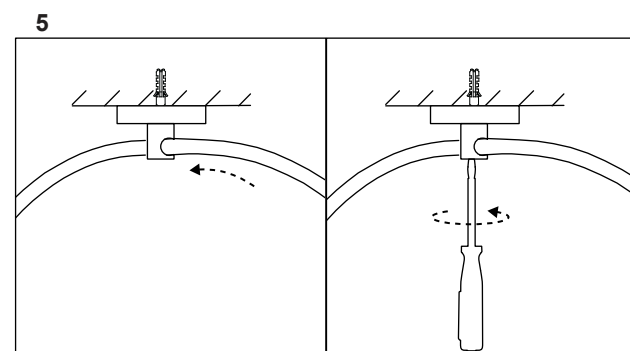

GERMAN
DESIGN
AWARD
SPECIAL
2018

Restaurant & Bar
Product Design Awards
Winner

MINE SPACE

LIGHT SOURCE - FUENTE DE LUZ

E27 MAX 15W LED no incl

TECHNICAL FEATURES - CARACTERÍSTICAS TÉCNICAS

	0,2m		IP20	100V-240V ~50Hz/60Hz
--	------	--	-------------	-------------------------