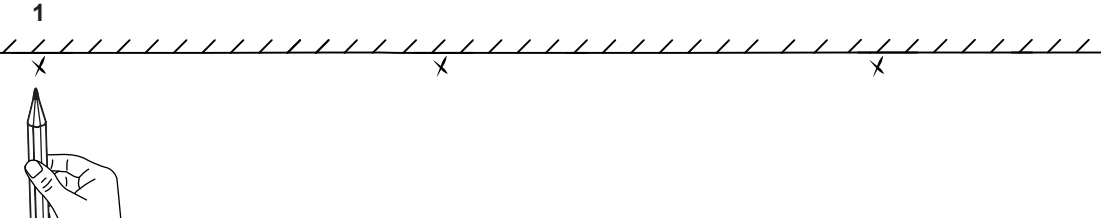

GERMAN
DESIGN
AWARD
SPECIAL
2018

Restaurant & Bar
Product Design Awards
Winner

MINE SPACE

LIGHT SOURCE - FUENTE DE LUZ

E27 MAX 15W LED no incl

TECHNICAL FEATURES - CARACTERÍSTICAS TÉCNICAS

	0,2m		IP20	100V-240V ~50Hz/60Hz
--	------	--	-------------	-------------------------