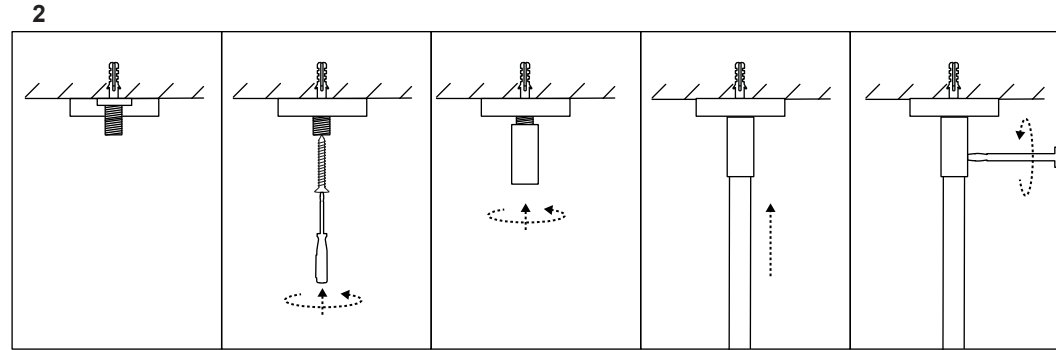

GERMAN
DESIGN
AWARD
SPECIAL
2018

Restaurant & Bar
Product Design Awards
Winner

MINE SPACE

LIGHT SOURCE - FUENTE DE LUZ

E27 MAX 15W LED no incl

TECHNICAL FEATURES - CARACTERÍSTICAS TÉCNICAS

	0,2m		IP20	100V-240V ~50Hz/60Hz
--	------	--	-------------	-------------------------