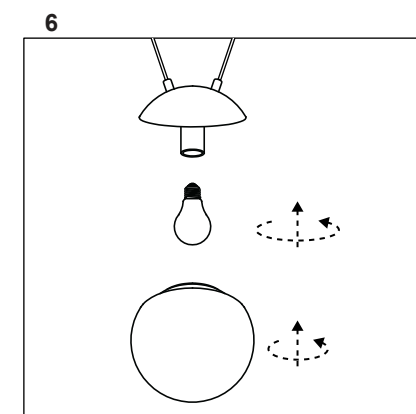

GERMAN
DESIGN
AWARD
SPECIAL
2018

Restaurant & Bar
Product Design Awards
Winner

MINE SPACE

LIGHT SOURCE - FUENTE DE LUZ

E27 MAX 15W LED no incl

TECHNICAL FEATURES - CARACTERÍSTICAS TÉCNICAS

			IP20	100V-240V ~50Hz/60Hz
--	--	--	-------------	-------------------------