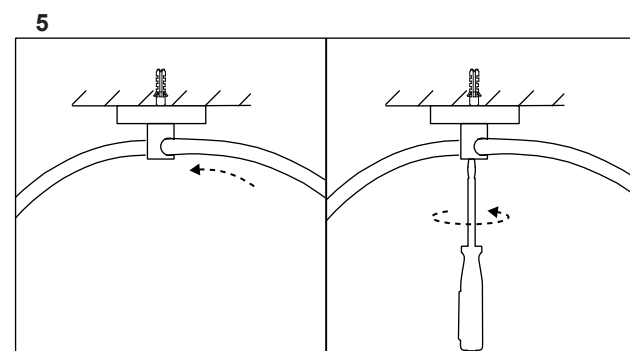

GERMAN
DESIGN
AWARD
SPECIAL
2018

Restaurant & Bar
Product Design Awards
Winner

MINE SPACE

LIGHT SOURCE - FUENTE DE LUZ

E27 MAX 15W LED no incl

TECHNICAL FEATURES - CARACTERÍSTICAS TÉCNICAS

			IP20	100V-240V ~50Hz/60Hz
--	--	--	-------------	-------------------------