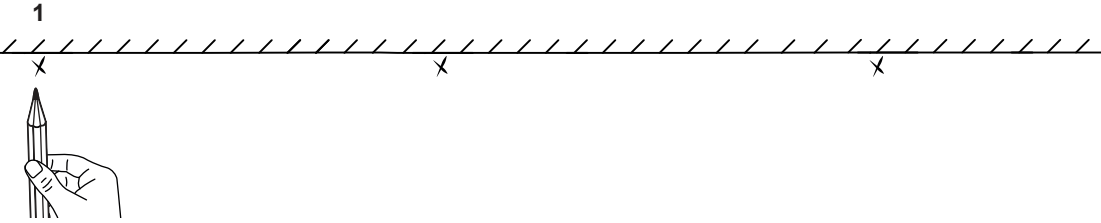

GERMAN
DESIGN
AWARD
SPECIAL
2018

Restaurant & Bar
Product Design Awards
Winner

MINE SPACE

LIGHT SOURCE - FUENTE DE LUZ

E27 MAX 15W LED no incl

TECHNICAL FEATURES - CARACTERÍSTICAS TÉCNICAS

			IP20	100V-240V ~50Hz/60Hz
--	--	--	-------------	-------------------------