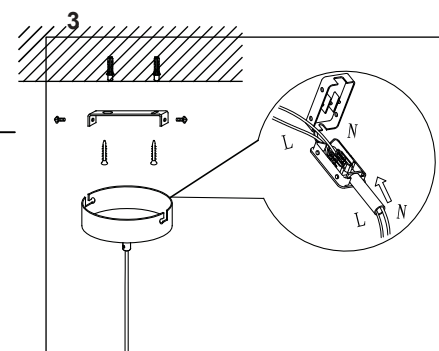

GERMAN
DESIGN
AWARD
SPECIAL
2018

Restaurant & Bar
Product Design Awards
Winner

MINE SPACE

LIGHT SOURCE - FUENTE DE LUZ

E27 MAX 15W LED no incl

TECHNICAL FEATURES - CARACTERÍSTICAS TÉCNICAS

			IP20	100V-240V ~50Hz/60Hz
--	--	--	-------------	-------------------------