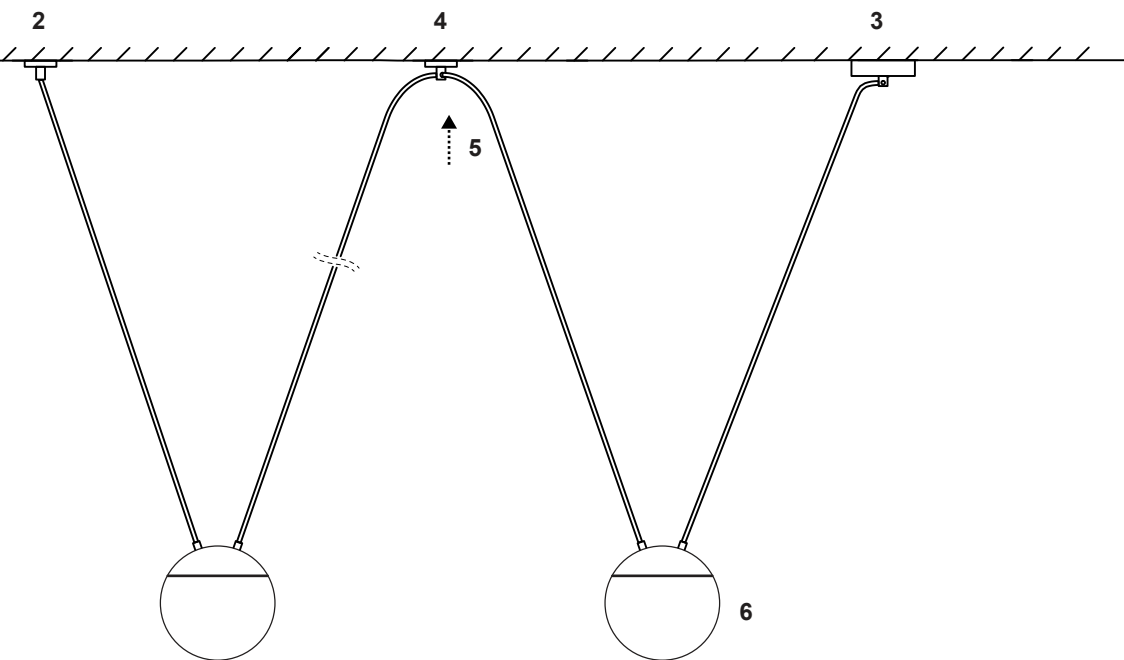

GERMAN
DESIGN
AWARD
SPECIAL
2018

Restaurant & Bar
Product Design Awards
Winner

MINE SPACE

LIGHT SOURCE - FUENTE DE LUZ

E27 MAX 15W LED no incl

TECHNICAL FEATURES - CARACTERÍSTICAS TÉCNICAS

			IP20	100V-240V ~50Hz/60Hz
--	--	--	-------------	-------------------------