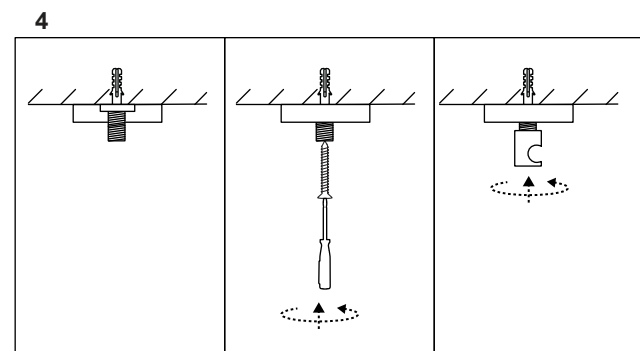

GERMAN
DESIGN
AWARD
SPECIAL
2018

Restaurant & Bar
Product Design Awards
Winner

MINE SPACE

LIGHT SOURCE - FUENTE DE LUZ

E27 MAX 15W LED no incl

TECHNICAL FEATURES - CARACTERÍSTICAS TÉCNICAS

			IP20	100V-240V ~50Hz/60Hz
--	--	--	-------------	-------------------------