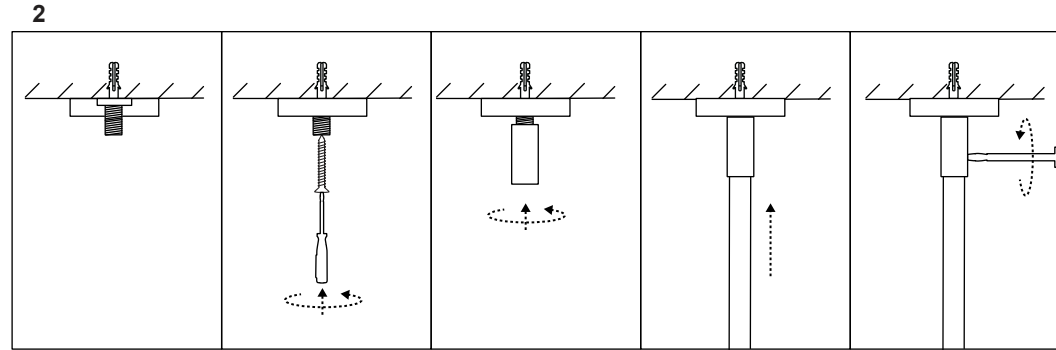

GERMAN
DESIGN
AWARD
SPECIAL
2018

Restaurant & Bar
Product Design Awards
Winner

MINE SPACE

LIGHT SOURCE - FUENTE DE LUZ

E27 MAX 15W LED no incl

TECHNICAL FEATURES - CARACTERÍSTICAS TÉCNICAS

			IP20	100V-240V ~50Hz/60Hz
--	--	--	-------------	-------------------------