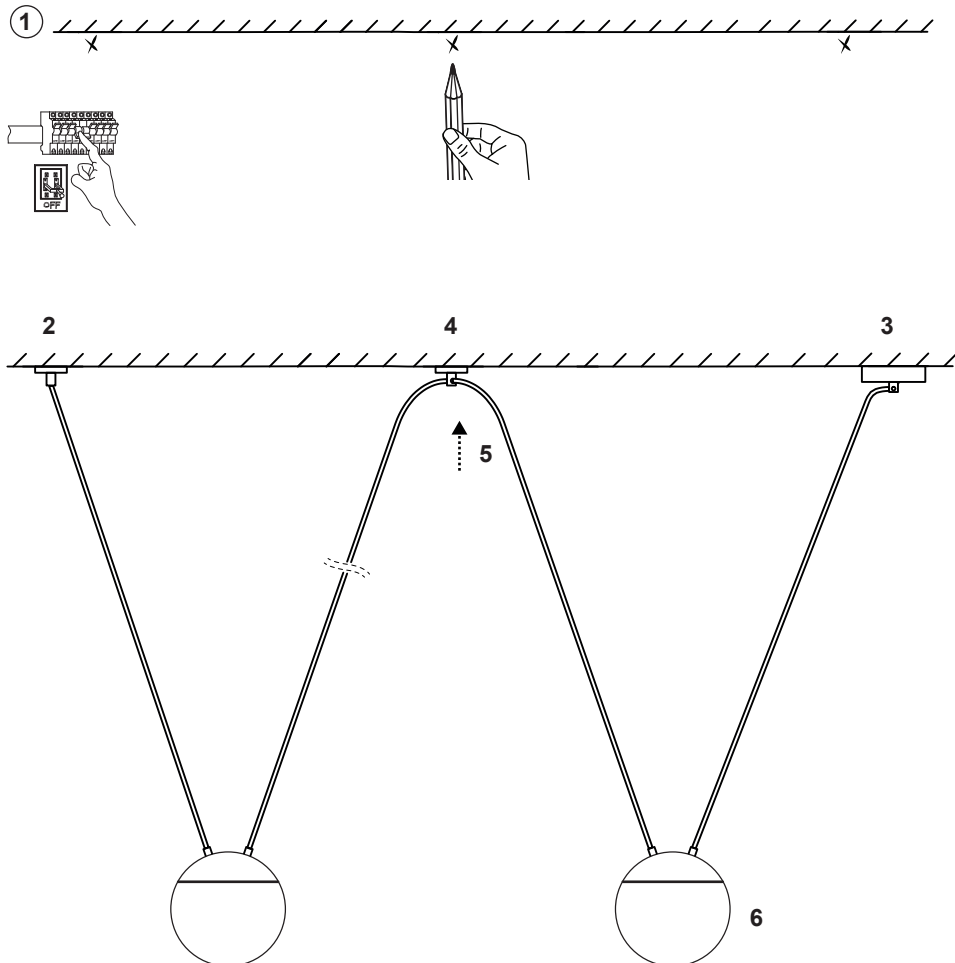

MINE SPACE

Restaurant & Bar
Product Design Awards

Winner

GERMAN
DESIGN
AWARD
SPECIAL
2018

refs.	①	②	③	④ ⑤	⑥
28209-1L • 28210-1L	2 X	1	1		1 E27
28209-2L • 28210-2L	3 X	1	1	1	2 E27
28209-3L • 28210-3L	4 X	1	1	2	3 E27
28209-4L • 28210-4L	5 X	1	1	3	4 E27
28209-5L • 28210-5L	6 X	1	1	4	5 E27

TECHNICAL FEATURES

E27 max 15W LED NO INCL

		100-240 V~	50/60 Hz