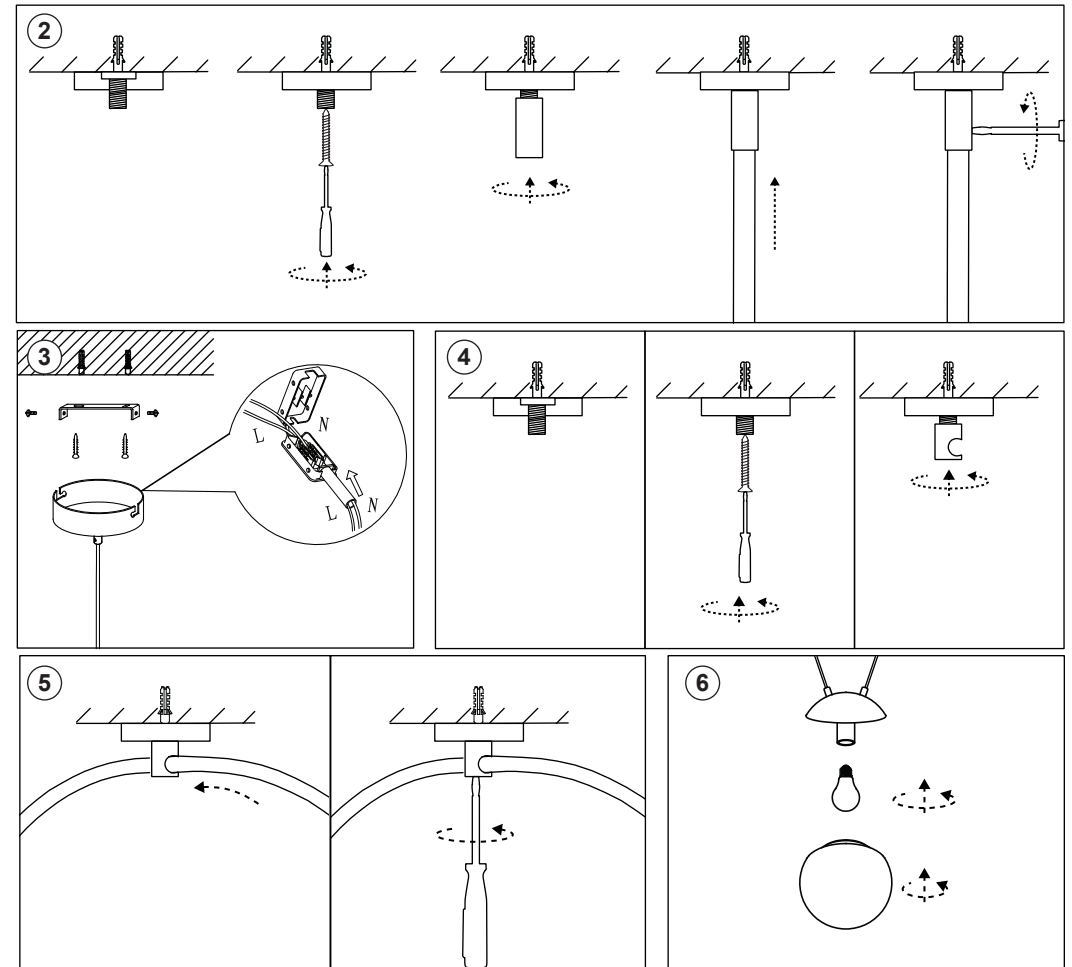

TECHNICAL FEATURES

E27 max 15W LED NO INCL

		100-240 V~	50/60 Hz

Together
we take care
of the planet

Together we take care of the planet. This is why we reduce paper consumption. Please refer to the safety, maintenance and warranty instructions at www.faro.es. If you cannot access it, call us at +34 937 723 965 or write to export@faro.es.