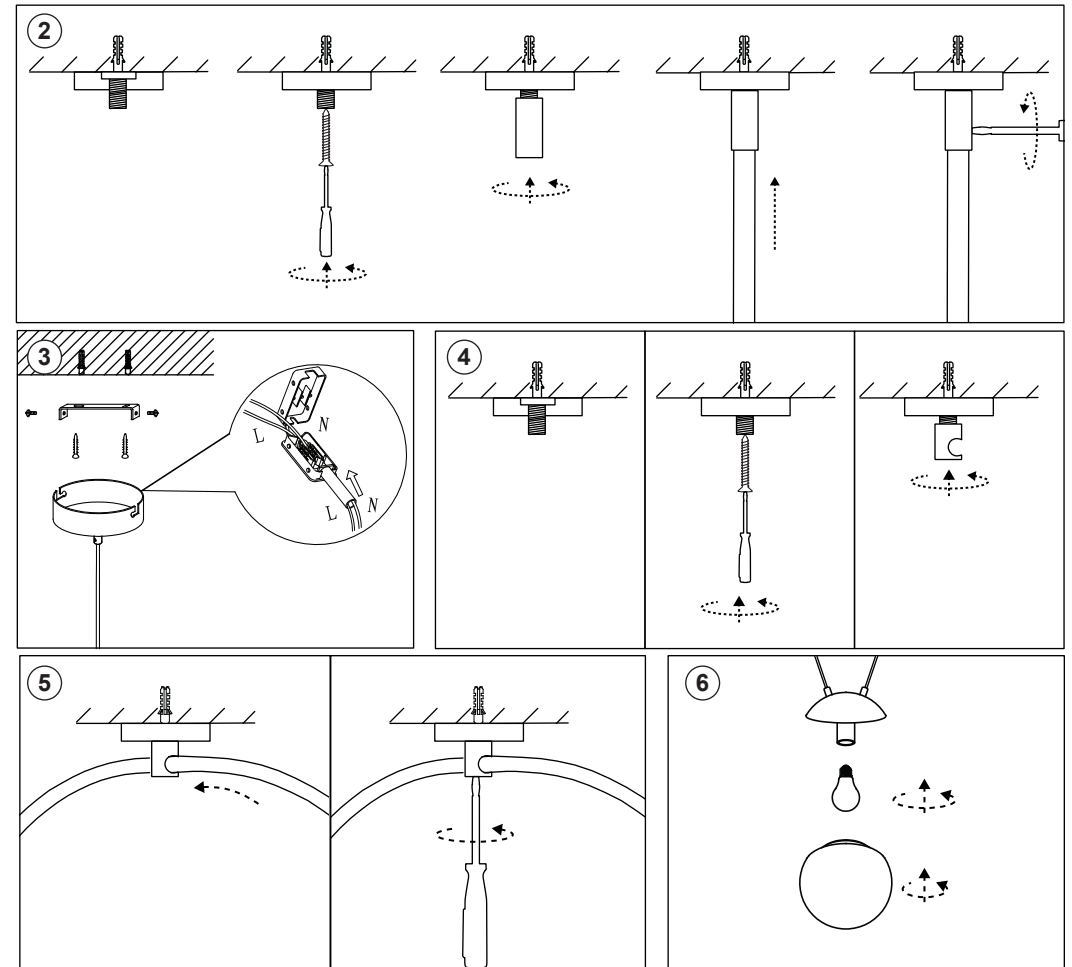

TECHNICAL FEATURES

E27 max 15W LED NO INCL

		100-240 V~	50/60 Hz

Together
we take care
of the planet

Together we take care of the planet.

This is why we reduce paper consumption. Please refer to the safety, maintenance and warranty instructions at www.faro.es. If you cannot access it, call us at +34 937 723 965 or write to export@faro.es.