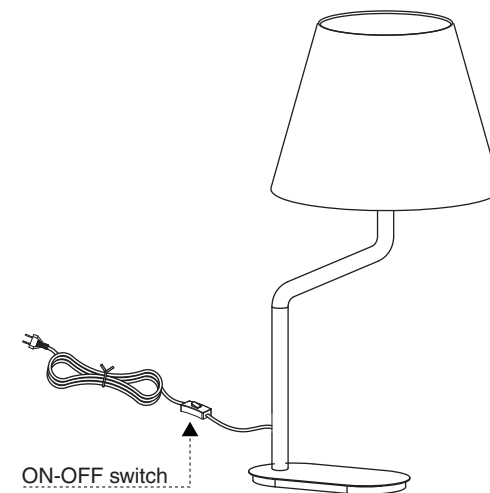

24008-13 chrome+white
24008-14 chrome+beige
24008-15 chrome+black

TECHNICAL FEATURES

1 X E27 MAX 15W LED no incl.

Together
we take care
of the planet

Together we take care of the planet.

This is why we reduce paper consumption. Please refer to the safety, maintenance and warranty instructions at www.faro.es. If you cannot access it, call us at +34 937 723 965 or write to export@faro.es.