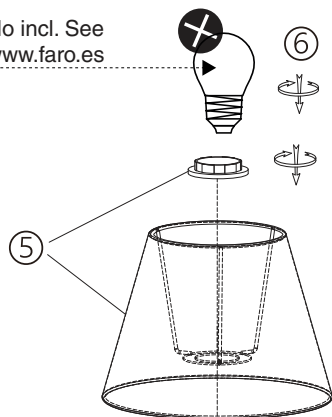

No incl. See
www.faro.es

24007-10 chrome+white
24007-11 chrome+beige
24007-12 chrome+black

24006-10 chrome+white
24006-11 chrome+beige
24006-12 chrome+black

TECHNICAL FEATURES

1 X E27 MAX 15W LED no incl. + Reader LED HIGH POWER 1W 2700K 90 lm CRI>80