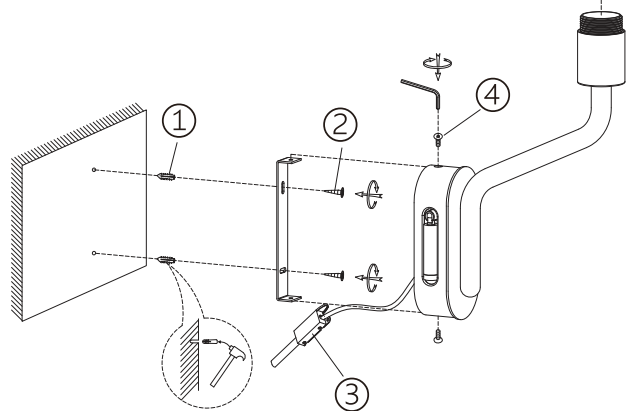

No incl. See
www.faro.es

24007-10 chrome+white
24007-11 chrome+beige
24007-12 chrome+black

24006-10 chrome+white
24006-11 chrome+beige
24006-12 chrome+black

TECHNICAL FEATURES

1 X E27 MAX 15W LED no incl. + Reader LED HIGH POWER 1W 2700K 90 lm CRI>80