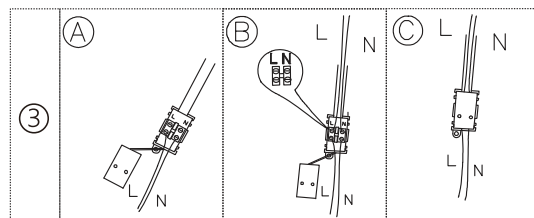

No incl. See
www.faro.es

24007-10 chrome+white
24007-11 chrome+beige
24007-12 chrome+black

24006-10 chrome+white
24006-11 chrome+beige
24006-12 chrome+black

TECHNICAL FEATURES

1 X E27 MAX 15W LED no incl. + Reader LED HIGH POWER 1W 2700K 90 lm CRI>80