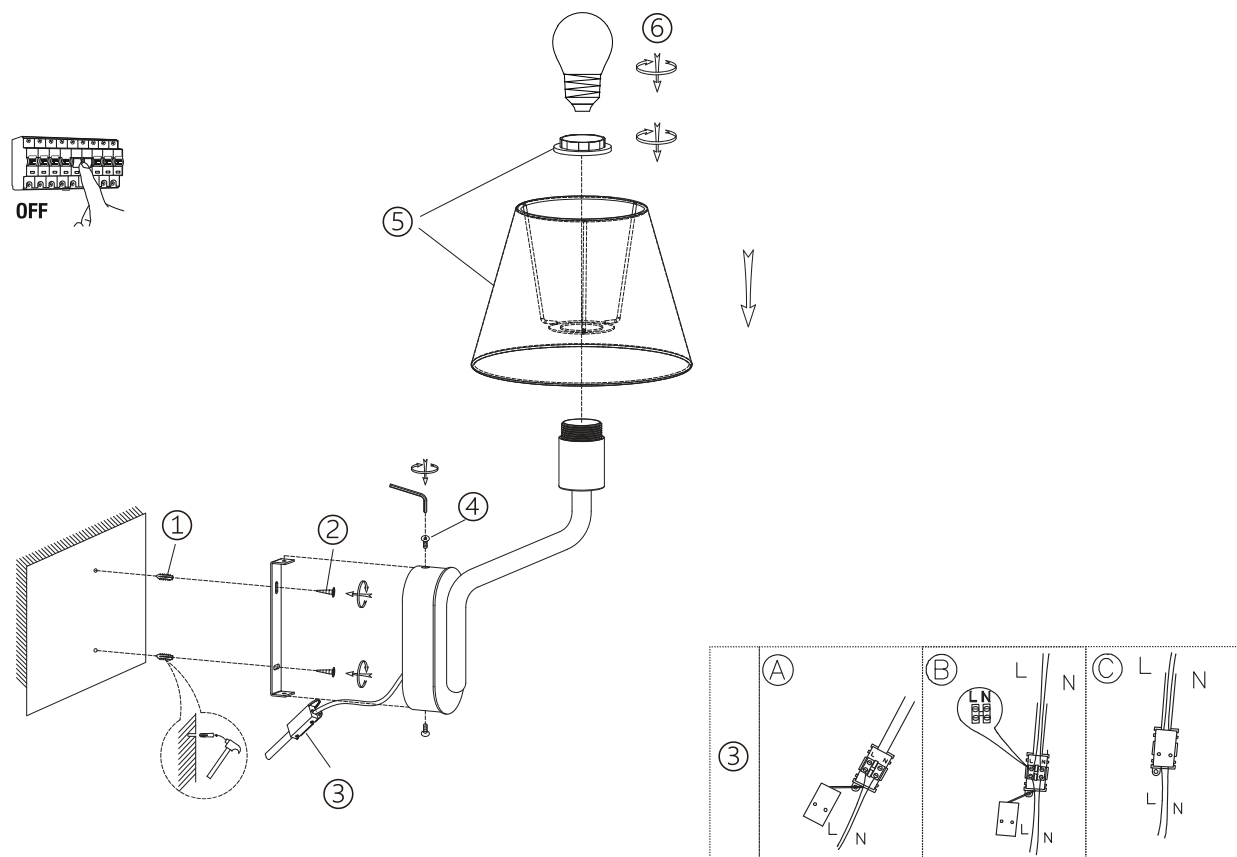

24005-10 chrome+white
24005-11 chrome+beige
24005-12 chrome+black

TECHNICAL FEATURES

1 X E27 MAX 15W LED no incl.

Together
we take care
of the planet

Together we take care of the planet.

This is why we reduce paper consumption. Please refer to the safety, maintenance and warranty instructions at www.faro.es. If you cannot access it, call us at +34 937 723 965 or write to export@faro.es.