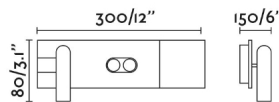

## General characteristics

Fixation	Wall
Type	II
IP	20
voltage	100V-240V
Hertz	50/60Hz
Switch type	Touch
Upwards Vertical orientation	↻ 180
Horizontal orientation	↻ 360
Power	14W