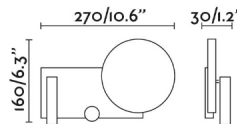

General characteristics

Fixation	Wall
Type	II
IP	20
voltage	100V-240V
Hertz	50/60Hz
Switch type	On/Off
Upwards Vertical orientation	↻ 45
Downwards vertical orientation	↻ 45
Horizontal orientation	↻ 350
Power	10W

Material

Body/Structure	Steel+Melamine
Diffuser	PMMA

Finish

Body/Structure	Textured Grey
Diffuser	Opal

Lighting characteristics

Light source included	Yes
Temperature	2700K
LM	1021lm
CRI	>=90
Dimmable light source	YES
Intensities	6w 690lm / 10w 1021lm
Degrees of light aperture	45°
Energy classification	D