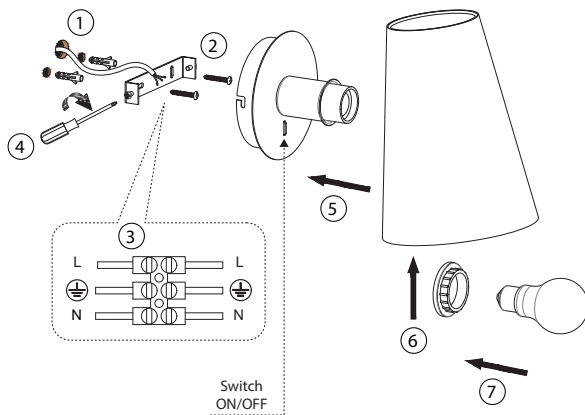

○ GUADALUPE

○ GUADALUPE

○ LUPE

○ LUPE

Reading LED 1W 3000K

This product contains a light source of energy efficiency class E
Este producto contiene una fuente luminosa de la clase eficiencia

TECHNICAL FEATURES

1 X E27 MAX 15W LED no incl.

Together we take care of the planet