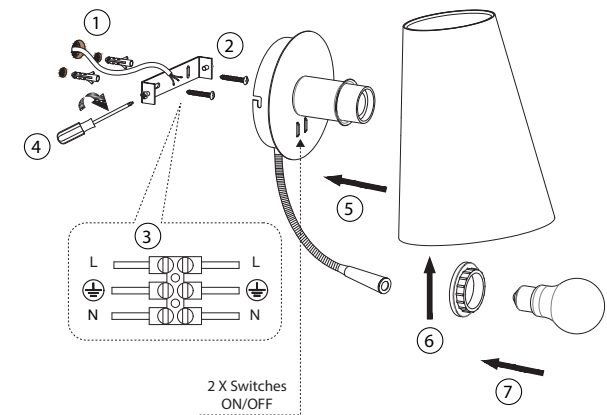

○ GUADALUPE

○ GUADALUPE

○ LUPE

○ LUPE

Reading LED 1W 3000K

This product contains a light source of energy efficiency class E
Este producto contiene una fuente luminosa de la clase eficiencia

TECHNICAL FEATURES

1 X E27 MAX 15W LED no incl.

Together we take care of the planet