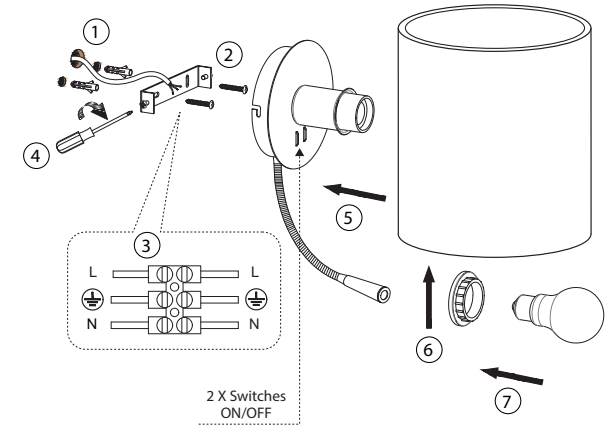

○ GUADALUPE

○ GUADALUPE

○ LUPE

○ LUPE

Reading LED 1W 3000K

This product contains a light source of energy efficiency class E
Este producto contiene una fuente luminosa de la clase eficiencia

TECHNICAL FEATURES

1 X E27 MAX 15W LED no incl.

Together we take care of the planet