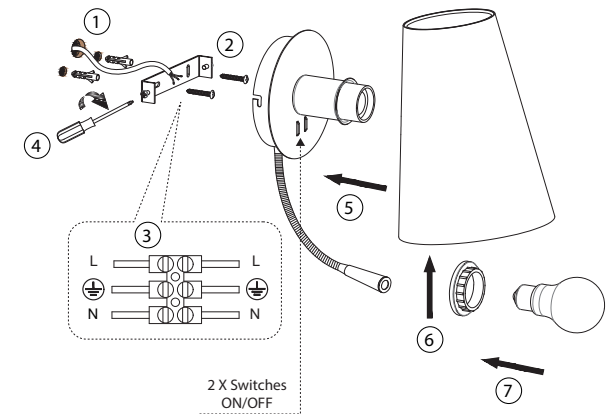

○ GUADALUPE

○ GUADALUPE

○ LUPE

○ LUPE

Reading LED 1W 3000K

This product contains a light source of energy efficiency class E
Este producto contiene una fuente luminosa de la clase eficiencia

TECHNICAL FEATURES

1 X E27 MAX 15W LED no incl.

Together we take care of the planet