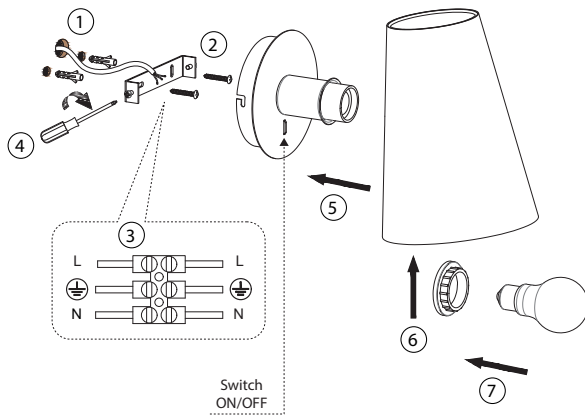

○ GUADALUPE

○ GUADALUPE

○ LUPE

○ LUPE

Reading LED 1W 3000K

This product contains a light source of energy efficiency class E  
Este producto contiene una fuente luminosa de la clase eficiencia

TECHNICAL FEATURES

1 X E27 MAX 15W LED no incl.

Together we take care of the planet