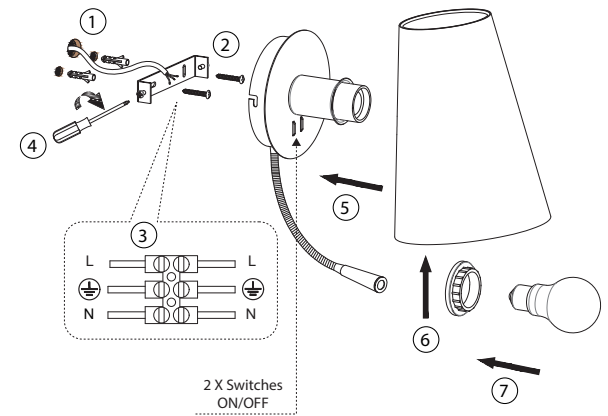

○ GUADALUPE

○ GUADALUPE

○ LUPE

○ LUPE

Reading LED 1W 3000K

This product contains a light source of energy efficiency class E  
Este producto contiene una fuente luminosa de la clase eficiencia

TECHNICAL FEATURES

1 X E27 MAX 15W LED no incl.

Together we take care of the planet