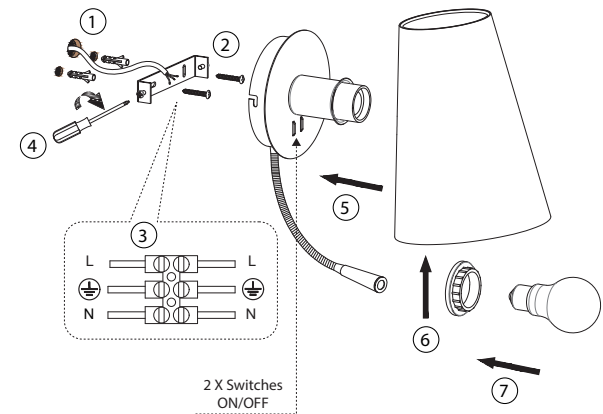

○ GUADALUPE

○ GUADALUPE

○ LUPE

○ LUPE

Reading LED 1W 3000K

This product contains a light source of energy efficiency class E  
Este producto contiene una fuente luminosa de la clase eficiencia

TECHNICAL FEATURES

1 X E27 MAX 15W LED no incl.

Together we take care of the planet