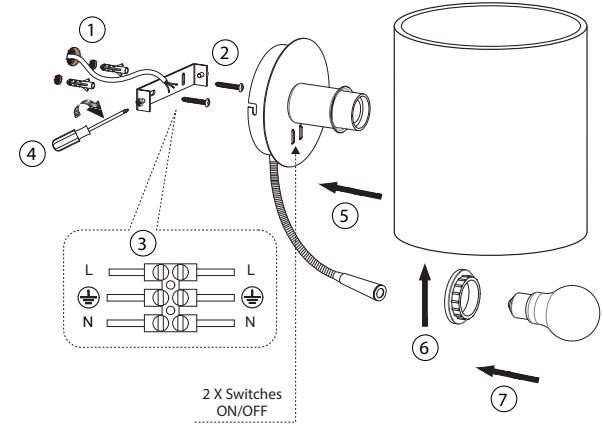

○ GUADALUPE

○ GUADALUPE

○ LUPE

○ LUPE

Reading LED 1W 3000K

This product contains a light source of energy efficiency class E  
Este producto contiene una fuente luminosa de la clase eficiencia

TECHNICAL FEATURES

1 X E27 MAX 15W LED no incl.

Together we take care of the planet