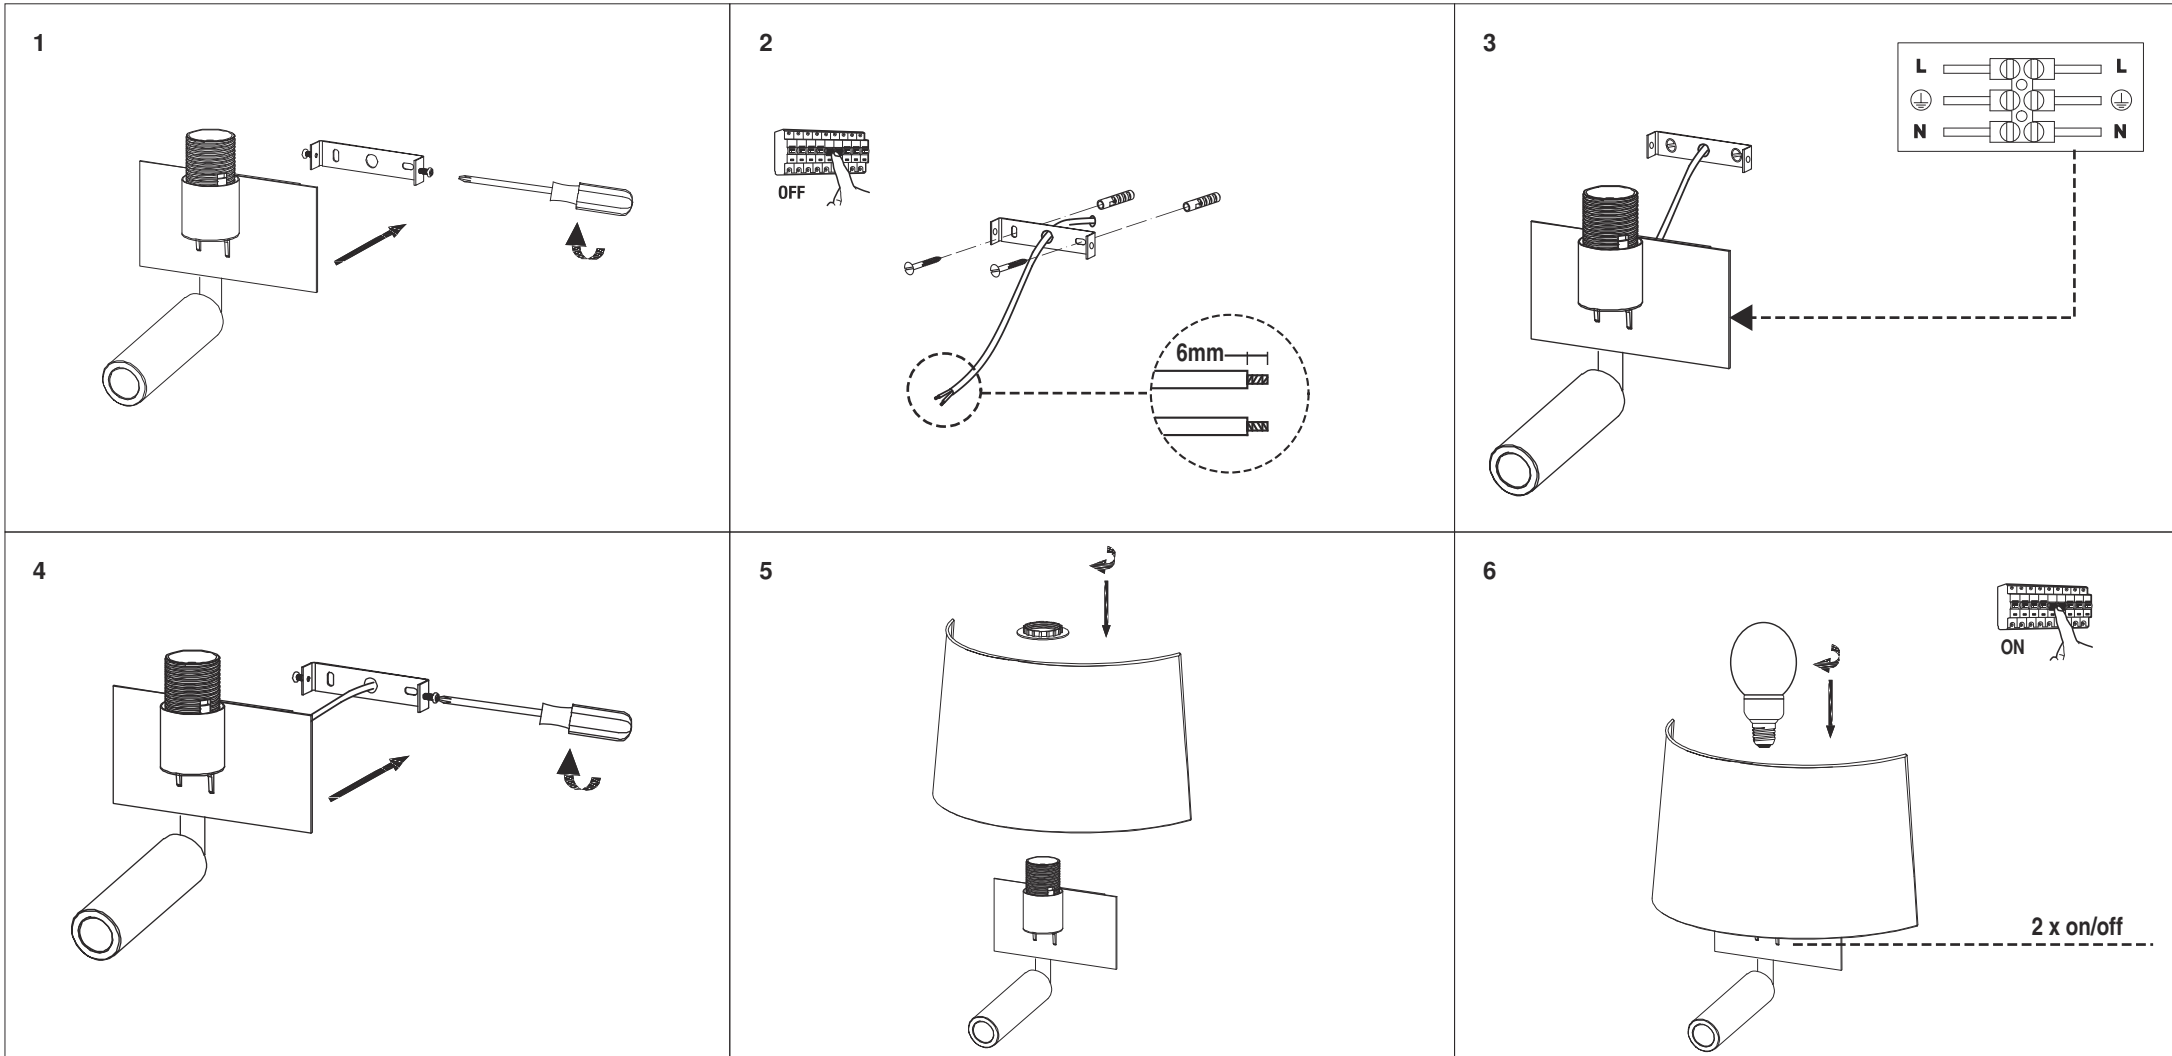

VOLTA

TECHNICAL FEATURES - CARACTERÍSTICAS TÉCNICAS

1 x E27 max 15W LED not incl
Reading LED 3W 3000K 200lm incl

20023 White
20024 Black