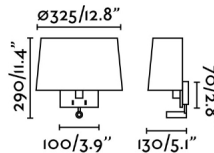

General characteristics

Fixation	Wall
Type	I
IP	20
voltage	100V-240V
Hertz	50/60Hz
Switch type	On/Off
Power	15W

Material

Body/Structure	Steel
Screen	Textile

Finish

Body/Structure	Satin Nickel
Screen	White

Lighting characteristics