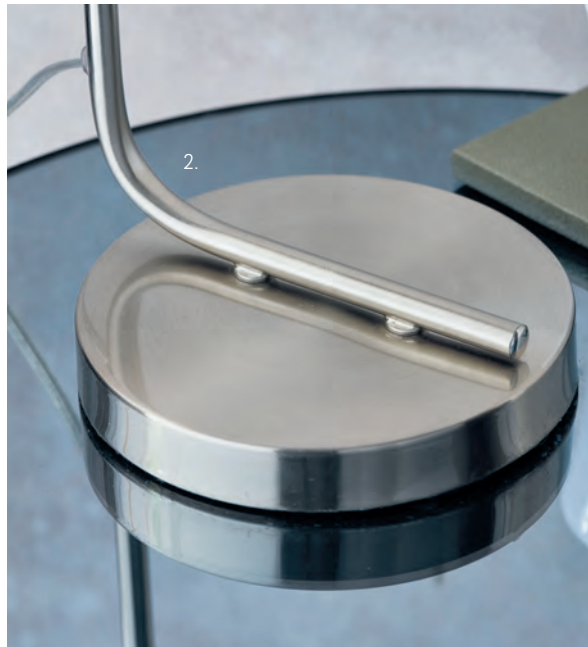

## Toledo

NEW

**1. TOLEDO PENDANT 90563**

Brushed nickel plate & clear glass  
H: 320-1500mm Dia: 150mm  
1 x E27

**2. TOLEDO TABLE 90558**

Brushed nickel plate & clear glass  
H: 540mm W: 165mm D: 200mm  
1 x E27

**3. TOLEDO FLOOR 90557**

Brushed nickel plate & clear glass  
H: 1520mm W: 250mm D: 280mm  
1 x E27