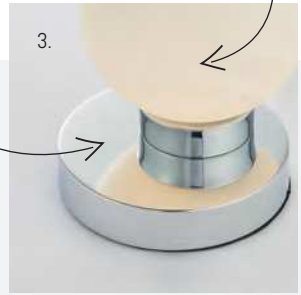

Terrazzo, Ratio & Paradox

NEW

1. **TERRAZZO TABLE** 78181

White terrazzo
H: 130mm Dia: 100mm
1 x E27
Shown with 77108
E27 Filament globe 95mm lamp

2. **TERRAZZO TABLE** 80633

Black terrazzo
H: 130mm Dia: 100mm
1 x E27
Shown with 77108
E27 Filament globe 95mm lamp

3. **RATIO TOUCH TABLE** 78024

Chrome plate & opal glass
H: 160mm W: 143mm D: 120mm
1 x G9

Off-centre design with touch on/off chrome base

Soft glow opal glass

4. **PARADOX PENDANT** 80683

Matt white & white acrylic
H: 250-1300mm W: 600mm D: 250mm
31w Int. LED 2400 lumens warm white