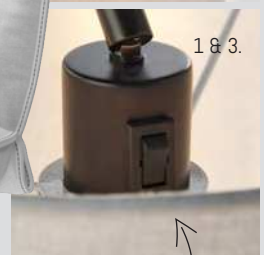

Carlson

Swing arm

Simply fix to wall
and plug in!

NEW

1.

1. **CARLSON WALL PLUG-IN 79380**
Matt black & light grey fabric
Proj: 350-1186mm H: 630mm Sh Dia: 315-350mm
1 x E27

2 **CARLSON TABLE 79501**
Matt black & light grey fabric
H: 185mm Dia: 170mm
1 x E14

Compact design

2.

Switched
lamp holder on
79380 & 78763