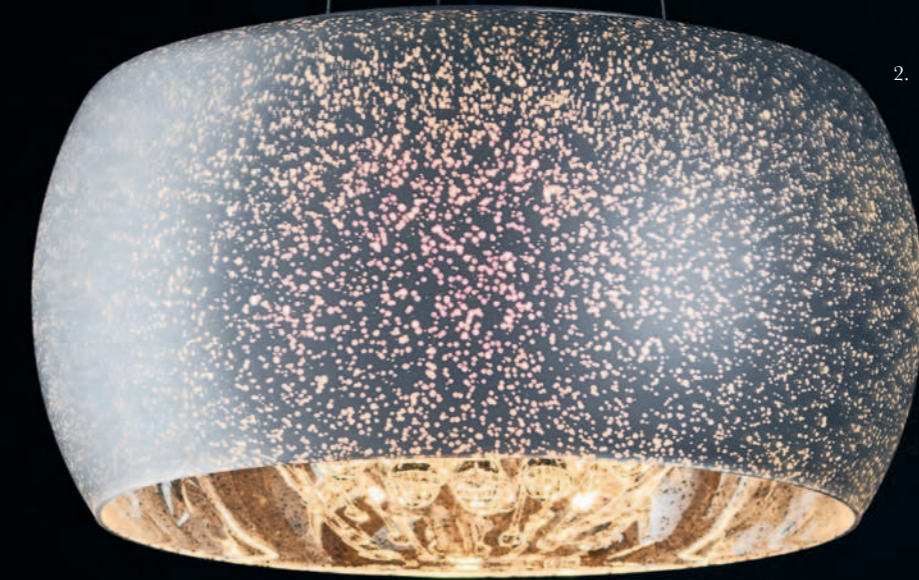

Eclipse

For an exquisite addition, the Eclipse pendant creates striking light patterns through beautiful chrome plated glass and multiple clear glass droplets.

1. **Eclipse 3lt flush** 78696
Chrome plate glass & clear glass
Proj: 170mm Dia: 280mm
3 x G9

2. **Eclipse 5lt pendant** 78697
Chrome plate glass & clear glass
H: 550-1460mm Dia: 400mm
5 x G9