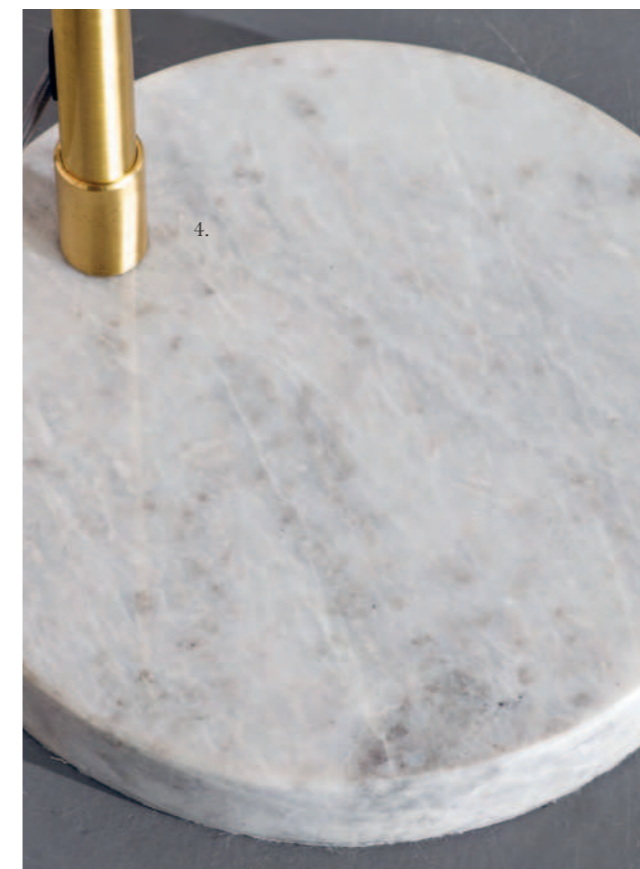

otto

*Inspired by 1940's industrialism, the Otto collection is a restrained balance of gloss opal blown glass shades and brushed brass metalwork. To complement the collection, select the Otto cable sets, table and floor lamps, each featuring beautiful marble details, for a minimal clean look.*

1. **Otto 5lt semi flush** 75939  
Brushed brass plate & gloss white glass  
Proj: 584mm Dia: 800mm  
5 x LED G9

2. **Otto table** 76609  
Black marble  
H: 115mm Dia: 80mm  
E27

3. **Otto table** 76610  
White marble  
H: 115mm Dia: 80mm  
E27

4. **Otto floor** 76613  
Brushed brass plate & white marble  
H: 1700mm W:300mm D: 800mm  
E27