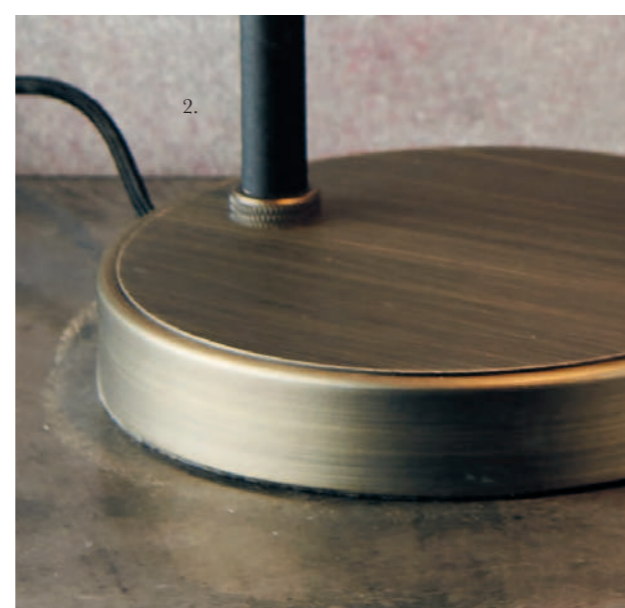

MAYFIELD

Get that on-trend Industrial style with the Mayfield task and floor lamps, both in a smart dark bronze and matt black finish. Featuring an easy accessible on / off switch with knurled detailing.

- 1. **Mayfield task floor** 78706. Dark antique bronze finish & matt black, H: 1480mm W: 250mm D: 300mm. E27
- 2. **Mayfield task table** 78705. Dark antique bronze finish & matt black, H: 585mm W: 160mm D: 265mm. E27