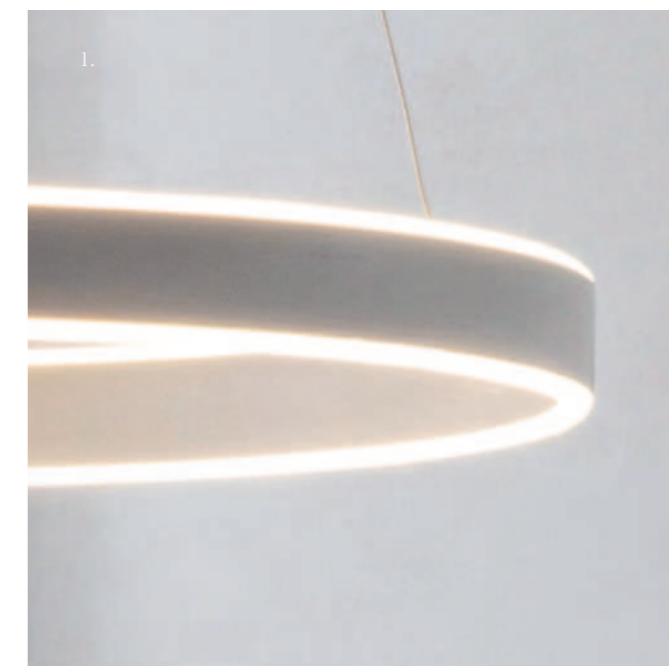

GEN

1.

Create the ultimate contemporary balanced look with this clean architectural LED pendant.

- 1. **Gen pendant** 79944. Matt white finish & frosted acrylic, H: 600-1200mm Dia: 600mm. Integrated LED 2200 lumens
- 2. **Gen pendant** 80572. Matt nickel plate & frosted acrylic, H: 600-1200mm Dia: 600mm. Integrated LED 2200 lumens