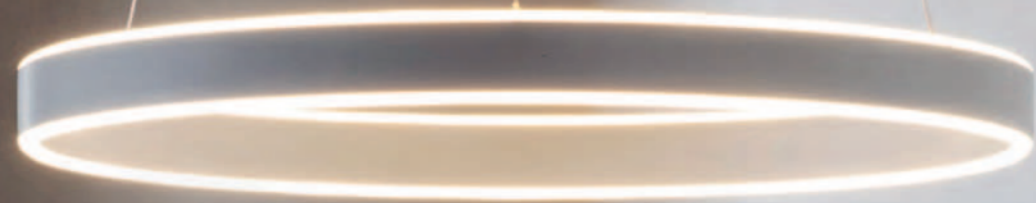

GEN

1.

Create the ultimate contemporary balanced look with this clean architectural LED pendant.

- 1. **Gen pendant** 79944. Matt white finish & frosted acrylic, H: 600-1200mm Dia: 600mm. Integrated LED 2200 lumens
- 2. **Gen pendant** 80572. Matt nickel plate & frosted acrylic, H: 600-1200mm Dia: 600mm. Integrated LED 2200 lumens