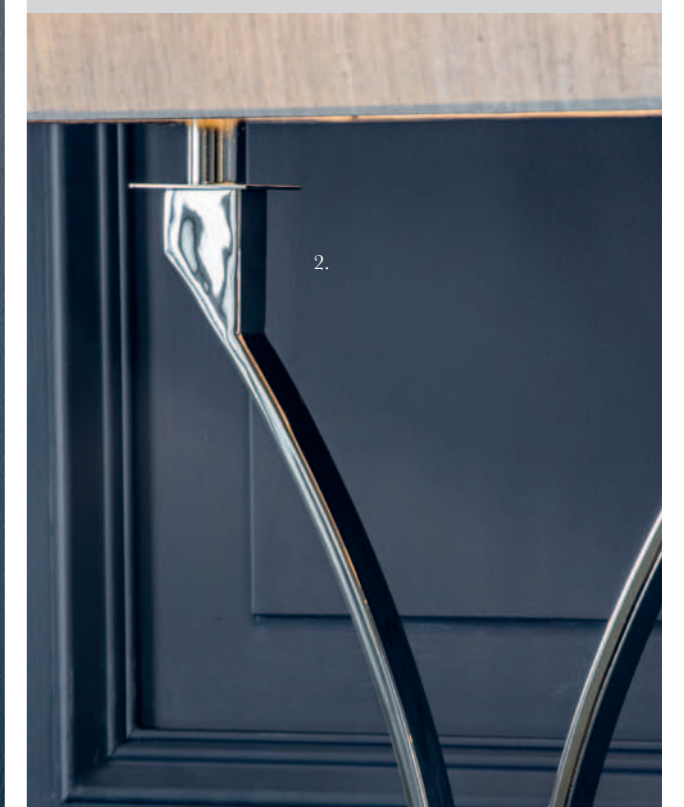

VIENNA  
COLLECTION

*The exquisite Vienna collection combines simplicity with elegance. Finished in polished nickel with sweeping curved stems and topped with organza effect shades. Classic lighting for classic interiors.*

1. **Vienna 4lt pendant** 70074  
Polished nickel plate & beige fabric  
H: 500-1700mm Dia: 550mm  
4 x E14

2. **Vienna 2lt floor** 63747  
Polished nickel plate & beige fabric  
H: 1665mm W: 480mm D: 200mm  
2 x E27

3. **Vienna 2lt table** 63748  
Polished nickel plate & beige fabric  
H: 670mm W: 400mm D: 175mm  
2 x E27

4. **Vienna 2lt wall** 63749  
Polished nickel plate & beige fabric  
Proj: 145mm H: 420mm W: 270mm  
2 x E14