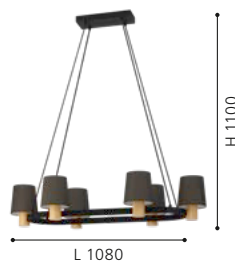

**43783 EDALE**

wall light; steel, wood, black, brown / fabric, cappuccino  
Wandleuchte; Stahl, Holz, schwarz, braun / Textil, cappuccino  
applique; acier, bois, noir, marron / tissu, cappuccino

L 150, H 215, A 195

E27

1x 40W

9 002759 437831

**43782 EDALE**

pendant light; steel, wood, black, brown / fabric, cappuccino  
Hängeleuchte; Stahl, Holz, schwarz, braun / Textil, cappuccino  
luminaire en suspension; acier, bois, noir, marron / tissu, cappuccino

L 1080, B 510, H 1100

E27

6x 40W

9 002759 437824

**43781 EDALE**

pendant light; steel, wood, black, brown / fabric, cappuccino  
Hängeleuchte; Stahl, Holz, schwarz, braun / Textil, cappuccino  
luminaire en suspension; acier, bois, noir, marron / tissu, cappuccino

H 1100, Ø 700

E27

6x 40W

9 002759 437817