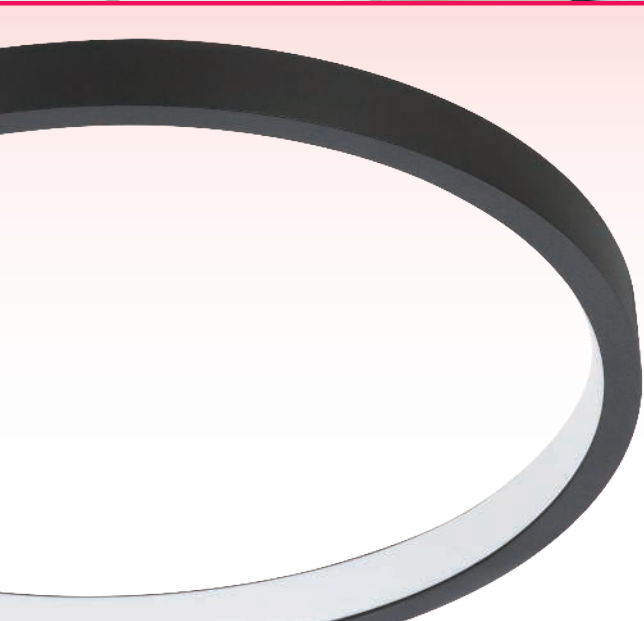

900421

LED

DESIGN  
HIGHLIGHT  
DETAIL

**900421 GAFARES**

ceiling light; aluminium, steel, black, white / plastic, white  
Deckenleuchte; Alu, Stahl, schwarz, weiss / Kunststoff, weiss  
plafonnier; aluminium, acier, noir, blanc / plastique, blanc

L 405, B 290, H 55

LED  
15W

tunable  
WHITE  
2100lm

CONTROL  
UNIT  
Remote

9 008606 241002