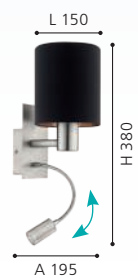

96483,
96484, 900701

The main and reading lights can be switched on separately.

Das Haupt- und das Leselicht können getrennt voneinander geschaltet werden.

Les luminaires principales et de lecture peuvent être allumées séparément.