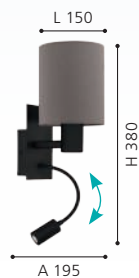

900701

LED

96483

LED

900701 PASTERI

wall light; steel, black / fabric, anthracite-brown
Wandleuchte; Stahl, schwarz / Textil, anthrazit-braun
Applique; acier, noir / tissu, marron anthracite

L 150, H 380, A 195

9 008606 251728

96483 PASTERI

wall light; steel, satin nickel / fabric, black, copper
Wandleuchte; Stahl, nickel-matt / Textil, schwarz, kupfer
Applique; acier, nickel mat / tissu, noir, cuivre

L 150, H 380, A 195