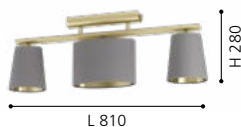

L 1200, B 155, H 1100

E14

5x 40W

9 002759 994877

99486 ALMEIDA 2

ceiling light; steel, brushed brass / fabric, cappuccino, brass
 Deckenleuchte; Stahl, messing-gebürstet / Textil, cappuccino, messing
 plafonnier; acier, laiton brossé / tissu, cappuccino, laiton

L 810, B 155, H 280

E14

3x 40W

9 002759 994860

99612 ALMEIDA 2

floor light; steel, brushed brass / fabric, cappuccino, brass
 Stehleuchte; Stahl, messing-gebürstet / Textil, cappuccino, messing
 lampadaire; acier, laiton brossé / tissu, cappuccino, laiton