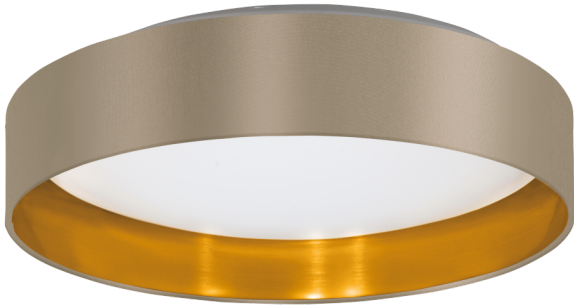

99541

MASERLO 2

General Information

Material number	99541
Type	ceiling light
Product segment	Indoor
Theme	fabric-conzept

Dimensions

Article Height (in mm)	90
Article Diameter (in mm)	380
Net Weight	0.78 Kilogram

Material & Colour

Enclosure Material	plastic, steel
Enclosure Colour	white
Glass/Shade Material	fabric
Glass/Shade Colour	taupe, gold

Functionality

Switch Type	without switch
Function	LED not replaceable
Battery	No

Technical Information

Protection Degree	IP20
Protection Class	1
Mains Voltage	220-240V,50/60Hz
Dimmable	No
max. Wattage (1)	24W

99541

MASERLO 2

Illuminant 1

Equivalence With Incandescent Lamp (W)	131
Colour Temperature	3000K warm white
Switching Cycles	15000
Colour Rendering Index (Ra, CRI)	>80
Energy Efficiency Class	A+
Rated Lamp Power (0,1W precision)	24
Colour Tolerance (LED, SDCM)	<6