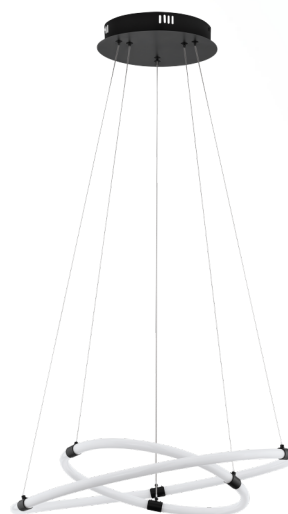

Technical Information

Protection Class	2
Mains Voltage	220-240V,50/60Hz

Technical changes reserved

EGLO Leuchten GmbH
Heiligkreuz 22 | 6136 Pill | Austria
Tel. +43 (0) 5242 / 6996 - 0
Fax: +43 (0) 5242 / 6996 - 938
www.eglo.com

my light | my style