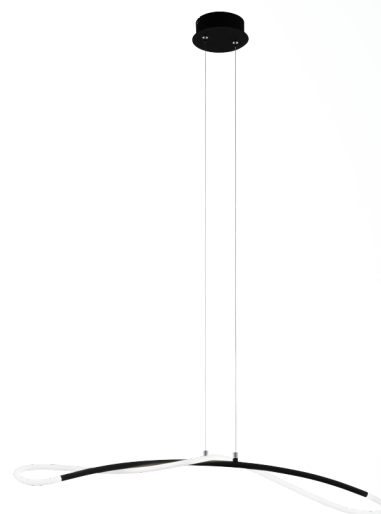

Technical Information

Protection Class	2
Mains Voltage	220-240V,50/60Hz
Dimmable	No

Technical changes reserved

EGLO Leuchten GmbH
Heiligkreuz 22 | 6136 Pill | Austria
Tel. +43 (0) 5242 / 6996 - 0
Fax: +43 (0) 5242 / 6996 - 938
www.eglo.com

my light | my style