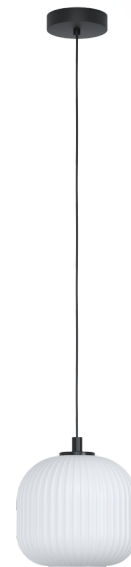

99366 MANTUNALLE

General Information

Material number	99366
Type	pendant light
Product segment	Indoor
Theme	sonstige / nicht zuordenbar

Dimensions

Article Height (in mm)	1100
Article Diameter (in mm)	200

Material & Colour

Enclosure Material	steel
Enclosure Colour	black
Cable Colour	ZZKABFA_SW
Glass/Shade Material	glass
Glass/Shade Colour	white

Functionality

Switch Type	without switch
Battery	No

Technical Information

Protection Class	2
Mains Voltage	220-240V,50/60Hz
Operation Voltage	220-240V,50/60Hz