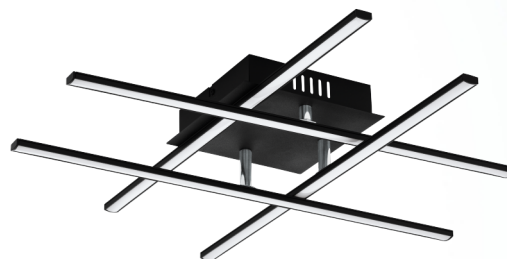

Technical Information

Protection Degree	IP20
Protection Class	2
Mains Voltage	220-240V,50/60Hz

Technical changes reserved

EGLO Leuchten GmbH
Heiligkreuz 22 | 6136 Pill | Austria
Tel. +43 (0) 5242 / 6996 - 0
Fax: +43 (0) 5242 / 6996 - 938
www.eglo.com

my light | my style