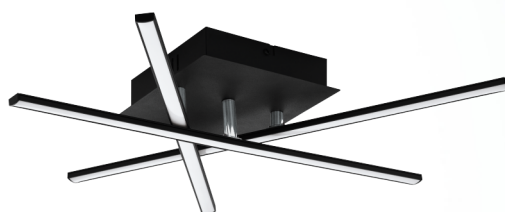

99315 LASANA 3

General Information

Material number	99315
Type	wall / ceiling light
Product segment	Indoor
Theme	sonstige / nicht zuordenbar

Dimensions

Article Height (in mm)	95
Article Width (in mm)	160
Article Length (in mm)	500

Material & Colour

Enclosure Material	steel
Enclosure Colour	black
Glass/Shade Material	plastic
Glass/Shade Colour	white

Functionality

Switch Type	without switch
Function	LED not replaceable
Battery	No

Technical Information