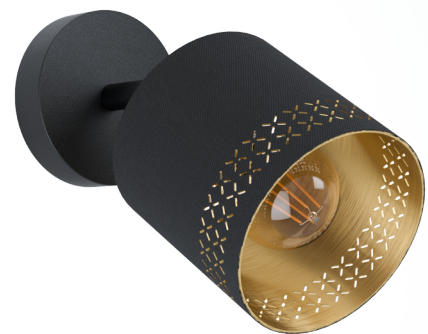

### General Information

Material number	99276
Type	spot
Product segment	Indoor
Theme	fabric-conzept

### Dimensions

Article Height (in mm)	240
Article Diameter (in mm)	120
Net Weight	0.535 Kilogram

### Material & Colour

Enclosure Material	steel
Enclosure Colour	black
Glass/Shade Material	fabric
Glass/Shade Colour	black, gold