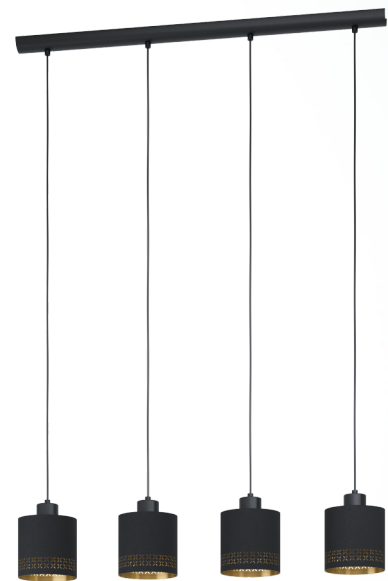

Technical Information

Protection Class	1
Mains Voltage	220-240V,50/60Hz
Operation Voltage	220-240V,50/60Hz

Technical changes reserved

EGLO Leuchten GmbH
Heiligkreuz 22 | 6136 Pill | Austria
Tel. +43 (0) 5242 / 6996 - 0
Fax: +43 (0) 5242 / 6996 - 938
www.eglo.com

my light | my style