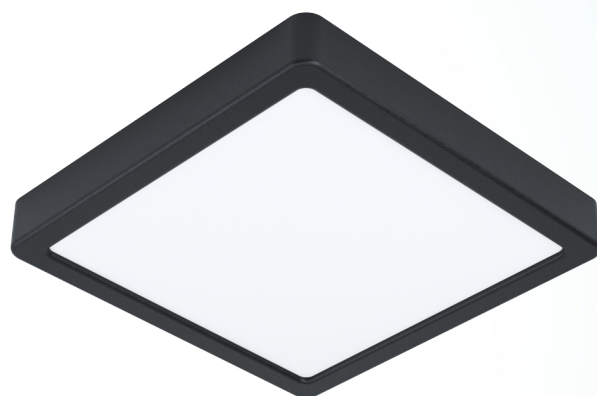

99256 FUEVA 5

General Information

Material number	99256
Type	surface-mounted light
Product segment	Indoor
Theme	sonstige / nicht zuordenbar

Dimensions

Article Height (in mm)	28
Article Width (in mm)	210
Article Length (in mm)	210

Material & Colour

Enclosure Material	steel
Enclosure Colour	black
Glass/Shade Material	plastic
Glass/Shade Colour	white

Functionality

Switch Type	without switch
Function	LED not replaceable
Battery	No

Technical Information