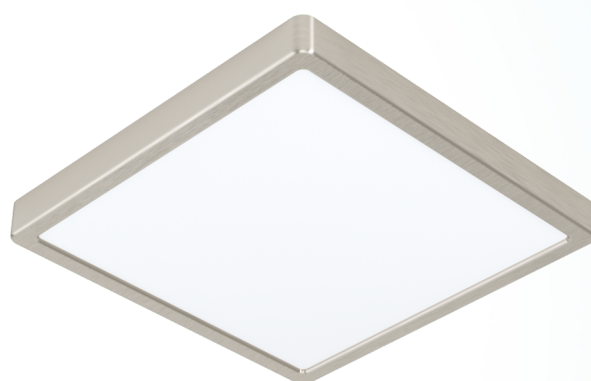

99254 FUEVA 5

General Information

Material number	99254
Type	surface-mounted light
Product segment	Indoor
Theme	sonstige / nicht zuordenbar

Dimensions

Article Height (in mm)	28
Article Width (in mm)	285
Article Length (in mm)	285

Material & Colour

Enclosure Material	steel
Enclosure Colour	satın nickel
Glass/Shade Material	plastic
Glass/Shade Colour	white

Functionality

Switch Type	without switch
Function	LED not replaceable
Battery	No