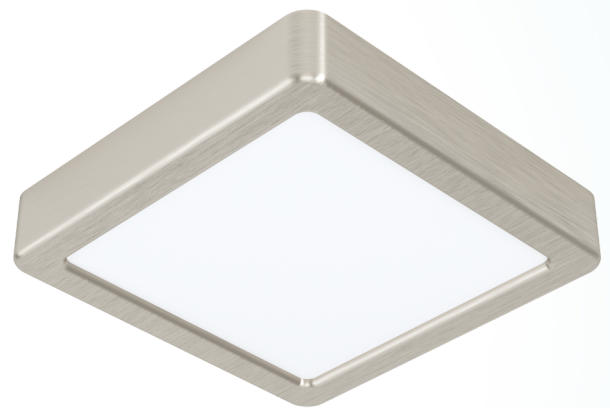

### General Information

Material number	99252
Type	surface-mounted light
Product segment	Indoor
Theme	sonstige / nicht zuordenbar

### Dimensions

Article Height (in mm)	28
Article Width (in mm)	160
Article Length (in mm)	160

### Material & Colour

Enclosure Material	steel
Enclosure Colour	satin nickel
Glass/Shade Material	plastic
Glass/Shade Colour	white