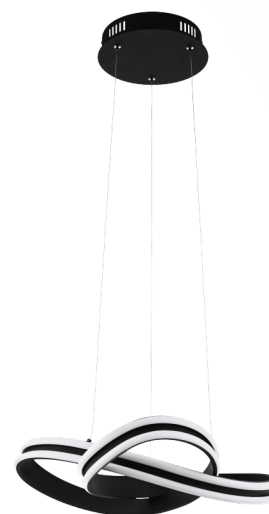

99249 CORREDERA

General Information

Material number	99249
Type	pendant light
Product segment	Indoor
Theme	sonstige / nicht zuordenbar

Dimensions

Article Height (in mm)	1200
Article Diameter (in mm)	500
Net Weight	2.6 Kilogram

Material & Colour

Enclosure Material	steel
Enclosure Colour	black
Glass/Shade Material	plastic
Glass/Shade Colour	white

Functionality

Switch Type	without switch
Function	LED not replaceable
Battery	No

Technical Information

my light | my style

Illuminant 1

Socket Type (1)	LED
Illuminant Type (1)	LED
Illuminant incl. (1)	INCLUSIVE
Lumen Complete	3200
Kelvin Complete	ZZKELVI_3000
Light colour Complete	WARM WHITE
max. Wattage (1)	40W
Energy Efficiency Class	LED
Dimmable	No
Function	LED not replaceable