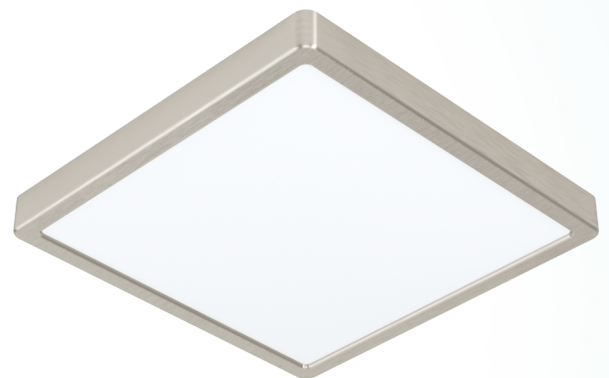

99242 FUEVA 5

General Information

Material number	99242
Type	surface-mounted light
Product segment	Indoor
Theme	sonstige / nicht zuordenbar

Dimensions

Article Height (in mm)	28
Article Width (in mm)	285
Article Length (in mm)	285

Material & Colour

Enclosure Material	steel
Enclosure Colour	satın nickel
Glass/Shade Material	plastic
Glass/Shade Colour	white

Functionality

Switch Type	without switch
Function	LED not replaceable
Battery	No