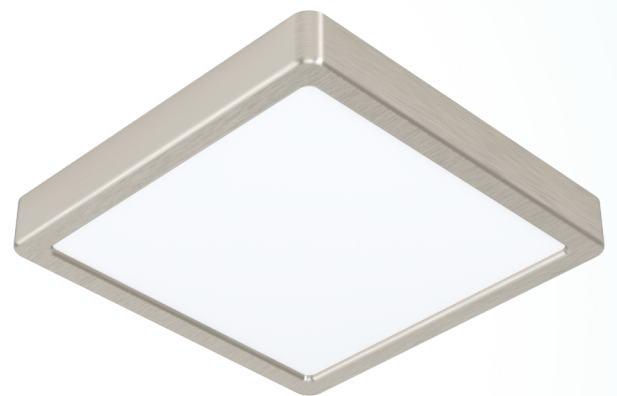

### General Information

Material number	99241
Type	surface-mounted light
Product segment	Indoor
Theme	sonstige / nicht zuordenbar

### Dimensions

Article Height (in mm)	28
Article Width (in mm)	210
Article Length (in mm)	210

### Material & Colour

Enclosure Material	steel
Enclosure Colour	satın nickel
Glass/Shade Material	plastic
Glass/Shade Colour	white