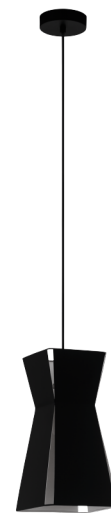

99082 VALECROSIA

General Information

Material number	99082
Type	pendant light
Product segment	Indoor
Theme	sonstige / nicht zuordenbar

Dimensions

Article Height (in mm)	1100
Article Width (in mm)	180
Article Length (in mm)	180
Net Weight	2.3 Kilogram
Canopy Height (in mm)	25
Canopy Diameter (in mm)	105

Material & Colour

Enclosure Material	steel
Enclosure Colour	black, white
Cable Colour	ZZKABFA_SW

Functionality

Switch Type	without switch
Battery	No

Technical Information

Protection Class	2
Mains Voltage	220-240V,50/60Hz